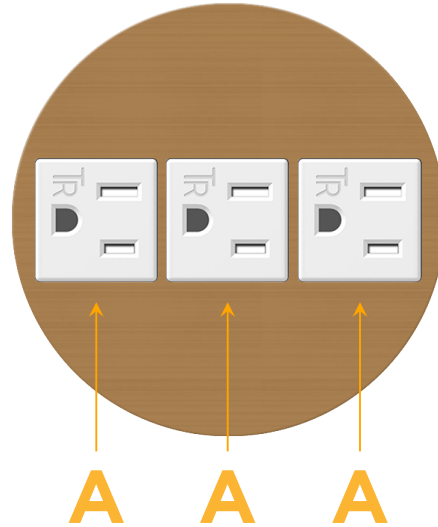

M-POWER-3T

AC POWER & DATA CONNECTIVITY SOLUTION

M-POWER-3TW-AAA-BZ4RND8

Distributed by

Mormax Company, Inc.

8 Westchester Plaza

Elmsford, NY 10523

914-699-0101

sales@mormax.com

mormax.com

Metro Light & Power's line of power & data solutions offers sophisticated design elements combined with greater ease of installation. Streamlined and low-profile, enhanced by side-exiting cords, our outlets advance the industry with their cutting edge look and feel. We believe flexibility is key, and we provide a variety of mounting options, including the ability to mount in limited spaces. Our outlets are available in many finishes and configurations, in addition to a custom color and finish capability for our clients.

Bezel Finish: **SOLID BRONZE BRUSHED**

Custom Finishes Available M-POWER-3TW-AAA-BZ4RND8

Features:

Module/Port Options:

- **A** Tamper Resistant AC Receptacle
- **E** USB-A & USB-C (20W)
- **M** Double USB-A (Fast Charging Ports - 18W)
- **H** HDMI
- **6** CAT 6
- **12** RJ 12
- **X** Switched AC
- **Y** 3-Way Switch (Low Voltage)
- **V** USB-C (45W High Speed Charging Port)
- **S** USB-C (25W High Speed Charging Port)
- **R** Switched AC (Rocker Switch)
- **D** Dimmer Switch

Plug:

Supplied with Low Profile Flat 45° Angle 120 VAC Plug

Optional Standard Straight 120 VAC Plug

Optional Straight 120 VAC Pass-through Plug

- CLEAN, COMPACT DESIGN
- STREAMLINED
- LOW PROFILE
- SIDE-EXITING CORDS
- PLUG & PLAY
- 6' AC CORD & PLUG (FLAT PLUG STANDARD)
- CUSTOMIZABLE CONFIGURATIONS AND FINISHES
- UL LISTED FOR MOUNTING IN FURNITURE
- 15A