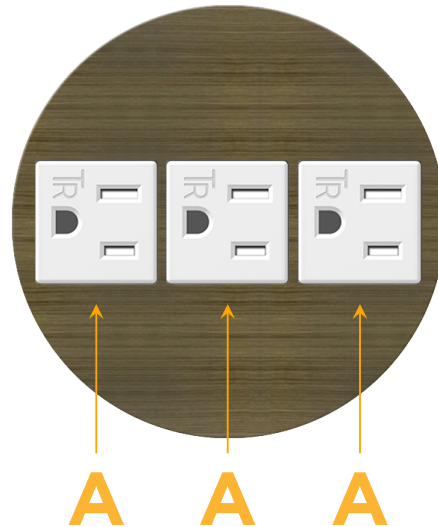

M-POWER-3T

AC POWER & DATA CONNECTIVITY SOLUTION

M-POWER-3TW-AAA-APRNDSB

Distributed by

Mormax Company, Inc.

8 Westchester Plaza

Elmsford, NY 10523

914-699-0101

sales@mormax.com

mormax.com

Metro Light & Power's line of power & data solutions offers sophisticated design elements combined with greater ease of installation. Streamlined and low-profile, enhanced by side-exiting cords, our outlets advance the industry with their cutting edge look and feel. We believe flexibility is key, and we provide a variety of mounting options, including the ability to mount in limited spaces. Our outlets are available in many finishes and configurations, in addition to a custom color and finish capability for our clients.

Bezel Finish: **SPECIAL ANTIQUE BRONZE (ZINC/STEEL)**

Custom Finishes Available M-POWER-3TW-AAA-APRNDSB

Features:

Module/Port Options:

- **A** Tamper Resistant AC Receptacle
- **E** USB-A & USB-C (20W)
- **M** Double USB-A (Fast Charging Ports - 18W)
- **H** HDMI
- **6** CAT 6
- **12** RJ 12
- **X** Switched AC
- **Y** 3-Way Switch (Low Voltage)
- **V** USB-C (45W High Speed Charging Port)
- **S** USB-C (25W High Speed Charging Port)
- **R** Switched AC (Rocker Switch)
- **D** Dimmer Switch

Plug:

Supplied with Low Profile Flat 45° Angle 120 VAC Plug

Optional Standard Straight 120 VAC Plug

Optional Straight 120 VAC Pass-through Plug

- CLEAN, COMPACT DESIGN
- STREAMLINED
- LOW PROFILE
- SIDE-EXITING CORDS
- PLUG & PLAY
- 6' AC CORD & PLUG (FLAT PLUG STANDARD)
- CUSTOMIZABLE CONFIGURATIONS AND FINISHES
- UL LISTED FOR MOUNTING IN FURNITURE
- 15A