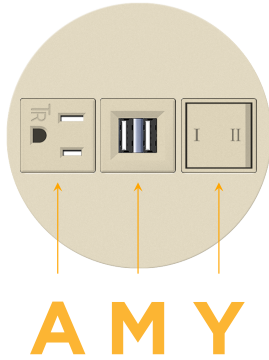

Bezel Finish: **UNICOLOR™ SAND (ZINC/STEEL)**

Custom Finishes Available M-POWER-3TT2-AMY-T2RNDSB(2)

Features:

Module/Port Options:

- A** Tamper Resistant AC Receptacle
- E** USB-A & USB-C (20W)
- M** Double USB-A (Fast Charging Ports - 18W)
- H** HDMI
- 6** CAT 6
- 12** RJ 12
- X** Switched AC
- Y** 3-Way Switch (Low Voltage)
- V** USB-C (45W High Speed Charging Port)
- S** USB-C (25W High Speed Charging Port)
- R** Switched AC (Rocker Switch)
- D** Dimmer Switch

Plug:

Supplied with Low Profile Flat 45° Angle 120 VAC Plug

Optional Standard Straight 120 VAC Plug

Optional Straight 120 VAC Pass-through Plug

- CLEAN, COMPACT DESIGN
- STREAMLINED
- LOW PROFILE
- SIDE-EXITING CORDS
- PLUG & PLAY
- 6' AC CORD & PLUG (FLAT PLUG STANDARD)
- CUSTOMIZABLE CONFIGURATIONS AND FINISHES
- UL LISTED FOR MOUNTING IN FURNITURE
- 15A