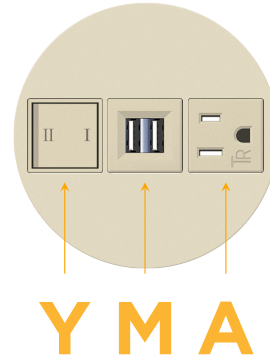

Bezel Finish: **UNICOLOR™ SAND (ZINC/STEEL)**

Custom Finishes Available M-POWER-3TT2-AMY-T2RNDSB(2)

Features:

Module/Port Options:

- A** Tamper Resistant AC Receptacle
- E** USB-A & USB-C (20W)
- M** Double USB-A (Fast Charging Ports - 18W)
- H** HDMI
- 6** CAT 6
- 12** RJ 12
- X** Switched AC
- Y** 3-Way Switch (Low Voltage)
- V** USB-C (45W High Speed Charging Port)
- S** USB-C (25W High Speed Charging Port)
- R** Switched AC (Rocker Switch)
- D** Dimmer Switch

Plug:

Supplied with Low Profile Flat 45° Angle 120 VAC Plug

Optional Standard Straight 120 VAC Plug

Optional Straight 120 VAC Pass-through Plug

- CLEAN, COMPACT DESIGN
- STREAMLINED
- LOW PROFILE
- SIDE-EXITING CORDS
- PLUG & PLAY
- 6' AC CORD & PLUG (FLAT PLUG STANDARD)
- CUSTOMIZABLE CONFIGURATIONS AND FINISHES
- UL LISTED FOR MOUNTING IN FURNITURE
- 15A