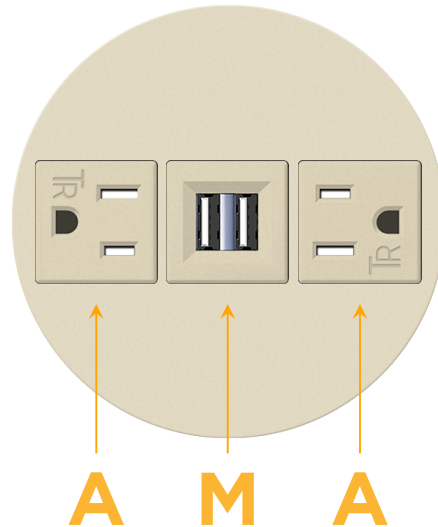

M-POWER-3T

AC POWER & DATA CONNECTIVITY SOLUTION

M-POWER-3TT2-AMA-T2RNDSB

Distributed by

Mormax Company, Inc.

8 Westchester Plaza

Elmsford, NY 10523

914-699-0101

sales@mormax.com

mormax.com

Metro Light & Power's line of power & data solutions offers sophisticated design elements combined with greater ease of installation. Streamlined and low-profile, enhanced by side-exiting cords, our outlets advance the industry with their cutting edge look and feel. We believe flexibility is key, and we provide a variety of mounting options, including the ability to mount in limited spaces. Our outlets are available in many finishes and configurations, in addition to a custom color and finish capability for our clients.

Bezel Finish: **UNICOLOR™ SAND (ZINC/STEEL)**

Custom Finishes Available M-POWER-3TT2-AMA-T2RNDSB

Features:

Module/Port Options:

- **A** Tamper Resistant AC Receptacle
- **E** USB-A & USB-C (20W)
- **M** Double USB-A (Fast Charging Ports - 18W)
- **H** HDMI
- **6** CAT 6
- **12** RJ 12
- **X** Switched AC
- **Y** 3-Way Switch (Low Voltage)
- **V** USB-C (45W High Speed Charging Port)
- **S** USB-C (25W High Speed Charging Port)
- **R** Switched AC (Rocker Switch)
- **D** Dimmer Switch

Plug:

Supplied with Low Profile Flat 45° Angle 120 VAC Plug

Optional Standard Straight 120 VAC Plug

Optional Straight 120 VAC Pass-through Plug

- CLEAN, COMPACT DESIGN
- STREAMLINED
- LOW PROFILE
- SIDE-EXITING CORDS
- PLUG & PLAY
- 6' AC CORD & PLUG (FLAT PLUG STANDARD)
- CUSTOMIZABLE CONFIGURATIONS AND FINISHES
- UL LISTED FOR MOUNTING IN FURNITURE
- 15A