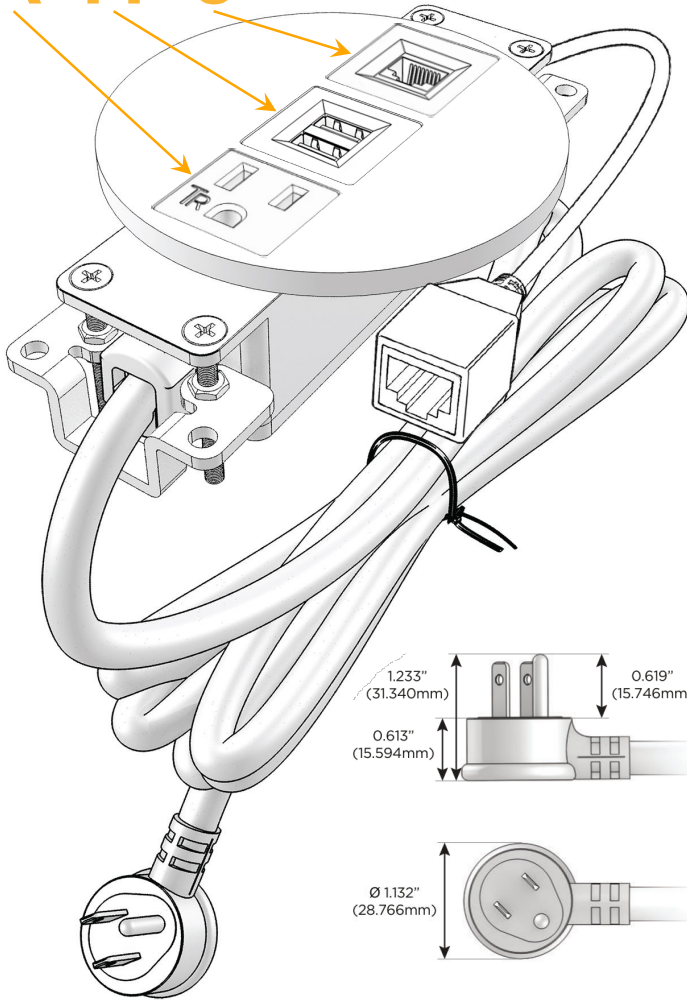

M-POWER-3T

AC POWER & DATA CONNECTIVITY SOLUTION

M-POWER-3TT2-AM6-T2RNSB

Specs:

Modules/Ports:

- **A** Tamper Resistant AC Receptacle
- **M** Double USB-A (Fast Charging Ports - 18W)
- **6** CAT 6

A M 6