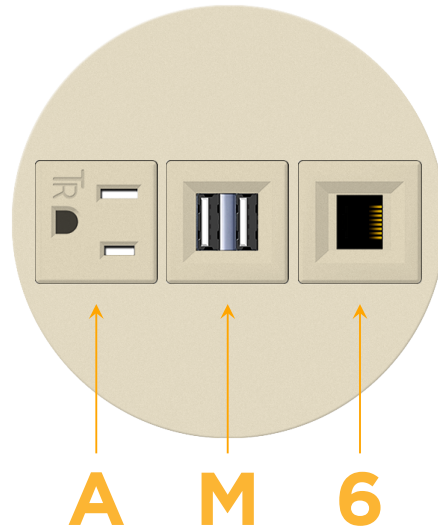

M-POWER-3T

AC POWER & DATA CONNECTIVITY SOLUTION

M-POWER-3TT2-AM6-T2RNDSB

Distributed by

Mormax Company, Inc.

8 Westchester Plaza

Elmsford, NY 10523

914-699-0101

sales@mormax.com

mormax.com

Metro Light & Power's line of power & data solutions offers sophisticated design elements combined with greater ease of installation. Streamlined and low-profile, enhanced by side-exiting cords, our outlets advance the industry with their cutting edge look and feel. We believe flexibility is key, and we provide a variety of mounting options, including the ability to mount in limited spaces. Our outlets are available in many finishes and configurations, in addition to a custom color and finish capability for our clients.

Bezel Finish: **UNICOLOR™ SAND (ZINC/STEEL)**

Custom Finishes Available M-POWER-3TT2-AM6-T2RNDSB

Features:

Module/Port Options:

- **A** Tamper Resistant AC Receptacle
- **E** USB-A & USB-C (20W)
- **M** Double USB-A (Fast Charging Ports - 18W)
- **H** HDMI
- **6** CAT 6
- **12** RJ 12
- **X** Switched AC
- **Y** 3-Way Switch (Low Voltage)
- **V** USB-C (45W High Speed Charging Port)
- **S** USB-C (25W High Speed Charging Port)
- **R** Switched AC (Rocker Switch)
- **D** Dimmer Switch

Plug:

Supplied with Low Profile Flat 45° Angle 120 VAC Plug

Optional Standard Straight 120 VAC Plug

Optional Straight 120 VAC Pass-through Plug

- CLEAN, COMPACT DESIGN
- STREAMLINED
- LOW PROFILE
- SIDE-EXITING CORDS
- PLUG & PLAY
- 6' AC CORD & PLUG (FLAT PLUG STANDARD)
- CUSTOMIZABLE CONFIGURATIONS AND FINISHES
- UL LISTED FOR MOUNTING IN FURNITURE
- 15A