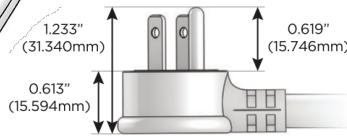

Mormax Company, Inc.

8 Westchester Plaza

Elmsford, NY 10523

914-699-0101

sales@mormax.com

mormax.com

X M