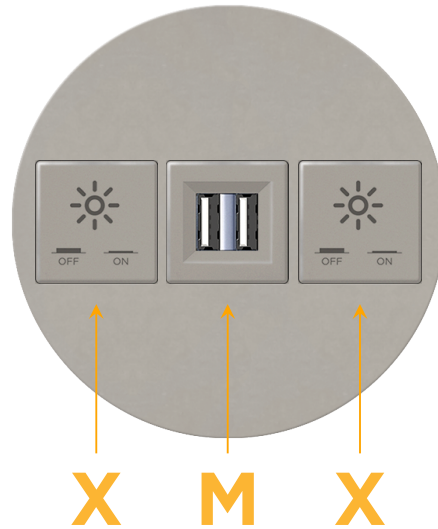

M-POWER-3T

AC POWER & DATA CONNECTIVITY SOLUTION

M-POWER-3TS2-XXM-S2RNDSB

Distributed by

Mormax Company, Inc.

8 Westchester Plaza

Elmsford, NY 10523

914-699-0101

sales@mormax.com

mormax.com

Metro Light & Power's line of power & data solutions offers sophisticated design elements combined with greater ease of installation. Streamlined and low-profile, enhanced by side-exiting cords, our outlets advance the industry with their cutting edge look and feel. We believe flexibility is key, and we provide a variety of mounting options, including the ability to mount in limited spaces. Our outlets are available in many finishes and configurations, in addition to a custom color and finish capability for our clients.

Bezel Finish: **UNICOLOR™ SATIN NICKEL (ZINC/STEEL)**

Custom Finishes Available M-POWER-3TS2-XXM-S2RNDSB

Features:

Module/Port Options:

- **A** Tamper Resistant AC Receptacle
- **E** USB-A & USB-C (20W)
- **M** Double USB-A (Fast Charging Ports - 18W)
- **H** HDMI
- **6** CAT 6
- **12** RJ 12
- **X** Switched AC
- **Y** 3-Way Switch (Low Voltage)
- **V** USB-C (45W High Speed Charging Port)
- **S** USB-C (25W High Speed Charging Port)
- **R** Switched AC (Rocker Switch)
- **D** Dimmer Switch

Plug:

Supplied with Low Profile Flat 45° Angle 120 VAC Plug

Optional Standard Straight 120 VAC Plug

Optional Straight 120 VAC Pass-through Plug

- CLEAN, COMPACT DESIGN
- STREAMLINED
- LOW PROFILE
- SIDE-EXITING CORDS
- PLUG & PLAY
- 6' AC CORD & PLUG (FLAT PLUG STANDARD)
- CUSTOMIZABLE CONFIGURATIONS AND FINISHES
- UL LISTED FOR MOUNTING IN FURNITURE
- 15A