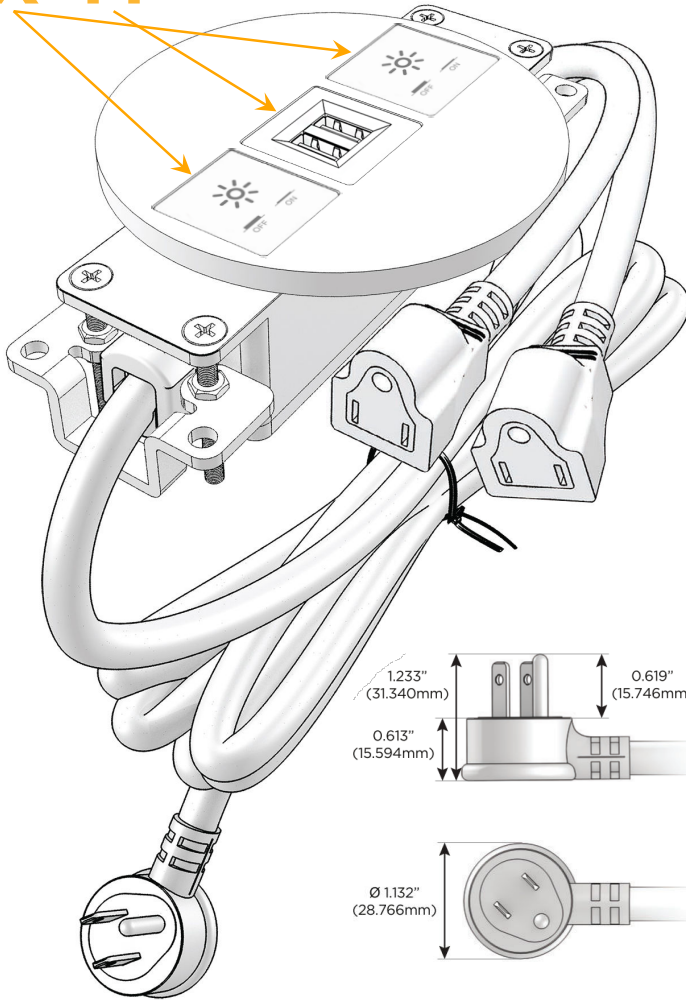

M-POWER-3T

AC POWER & DATA CONNECTIVITY SOLUTION

M-POWER-3TS2-XXM-S2RND5B

Specs:

Modules/Ports:

- **X** Switched AC
- **M** Double USB-A (Fast Charging Ports - 18W)

Distributed by

Mormax Company, Inc.

8 Westchester Plaza

Elmsford, NY 10523

914-699-0101

sales@mormax.com

mormax.com

X M