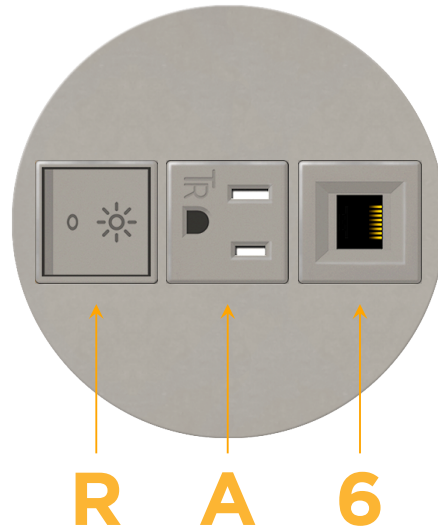

Bezel Finish: **UNICOLOR™ SATIN NICKEL (ZINC/STEEL)**

Custom Finishes Available M-POWER-3TS2-RA6-S2RNDSB

Features:

Module/Port Options:

- A** Tamper Resistant AC Receptacle
- E** USB-A & USB-C (20W)
- M** Double USB-A (Fast Charging Ports - 18W)
- H** HDMI
- 6** CAT 6
- 12** RJ 12
- X** Switched AC
- Y** 3-Way Switch (Low Voltage)
- V** USB-C (45W High Speed Charging Port)
- S** USB-C (25W High Speed Charging Port)
- R** Switched AC (Rocker Switch)
- D** Dimmer Switch

Plug:

Supplied with Low Profile Flat 45° Angle 120 VAC Plug

Optional Standard Straight 120 VAC Plug

Optional Straight 120 VAC Pass-through Plug

- CLEAN, COMPACT DESIGN
- STREAMLINED
- LOW PROFILE
- SIDE-EXITING CORDS
- PLUG & PLAY
- 6' AC CORD & PLUG (FLAT PLUG STANDARD)
- CUSTOMIZABLE CONFIGURATIONS AND FINISHES
- UL LISTED FOR MOUNTING IN FURNITURE
- 15A

sales@mormax.com

mormax.com

Specs:

Modules/Ports:

- R** Switched AC (Rocker Switch)
- A** Tamper Resistant AC Receptacle
- 6** CAT 6

R A 6