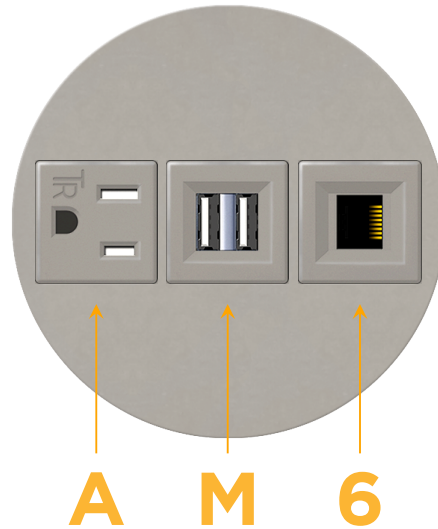

M-POWER-3T

AC POWER & DATA CONNECTIVITY SOLUTION

M-POWER-3TS2-AM6-S2RNDSB

Distributed by

Mormax Company, Inc.

8 Westchester Plaza

Elmsford, NY 10523

914-699-0101

sales@mormax.com

mormax.com

Metro Light & Power's line of power & data solutions offers sophisticated design elements combined with greater ease of installation. Streamlined and low-profile, enhanced by side-exiting cords, our outlets advance the industry with their cutting edge look and feel. We believe flexibility is key, and we provide a variety of mounting options, including the ability to mount in limited spaces. Our outlets are available in many finishes and configurations, in addition to a custom color and finish capability for our clients.

Bezel Finish: **UNICOLOR™ SATIN NICKEL (ZINC/STEEL)**

Custom Finishes Available M-POWER-3TS2-AM6-S2RNDSB

Features:

Module/Port Options:

- **A** Tamper Resistant AC Receptacle
- **E** USB-A & USB-C (20W)
- **M** Double USB-A (Fast Charging Ports - 18W)
- **H** HDMI
- **6** CAT 6
- **12** RJ 12
- **X** Switched AC
- **Y** 3-Way Switch (Low Voltage)
- **V** USB-C (45W High Speed Charging Port)
- **S** USB-C (25W High Speed Charging Port)
- **R** Switched AC (Rocker Switch)
- **D** Dimmer Switch

Plug:

Supplied with Low Profile Flat 45° Angle 120 VAC Plug

Optional Standard Straight 120 VAC Plug

Optional Straight 120 VAC Pass-through Plug

- CLEAN, COMPACT DESIGN
- STREAMLINED
- LOW PROFILE
- SIDE-EXITING CORDS
- PLUG & PLAY
- 6' AC CORD & PLUG (FLAT PLUG STANDARD)
- CUSTOMIZABLE CONFIGURATIONS AND FINISHES
- UL LISTED FOR MOUNTING IN FURNITURE
- 15A