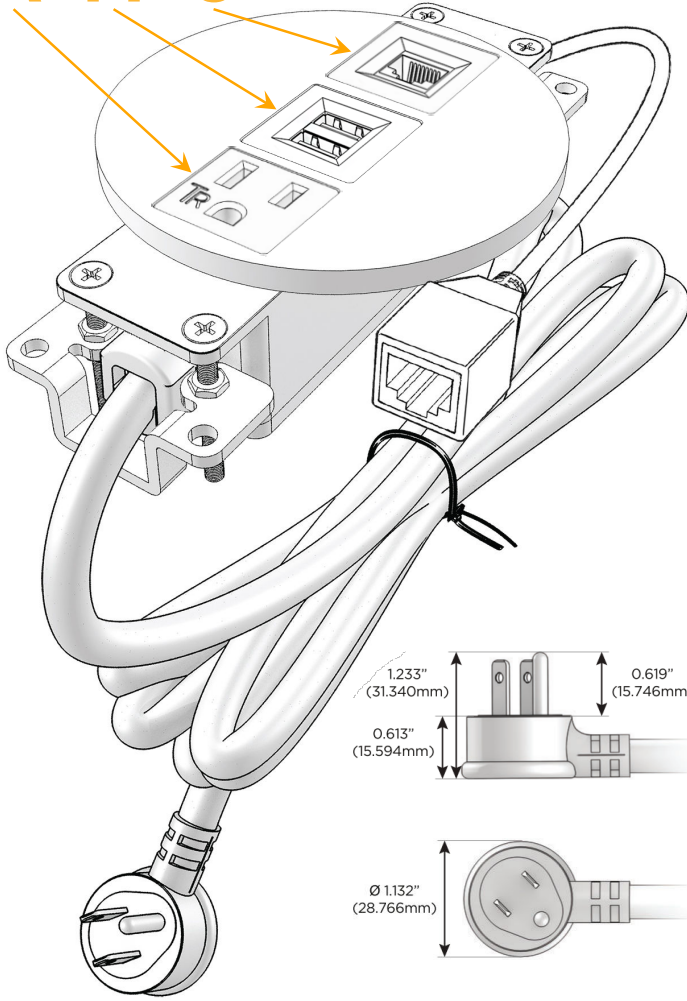

M-POWER-3T

AC POWER & DATA CONNECTIVITY SOLUTION

M-POWER-3TS2-AM6-S2RNDSB

Specs:

Modules/Ports:

- **A** Tamper Resistant AC Receptacle
- **M** Double USB-A (Fast Charging Ports - 18W)
- **6** CAT 6

A M 6