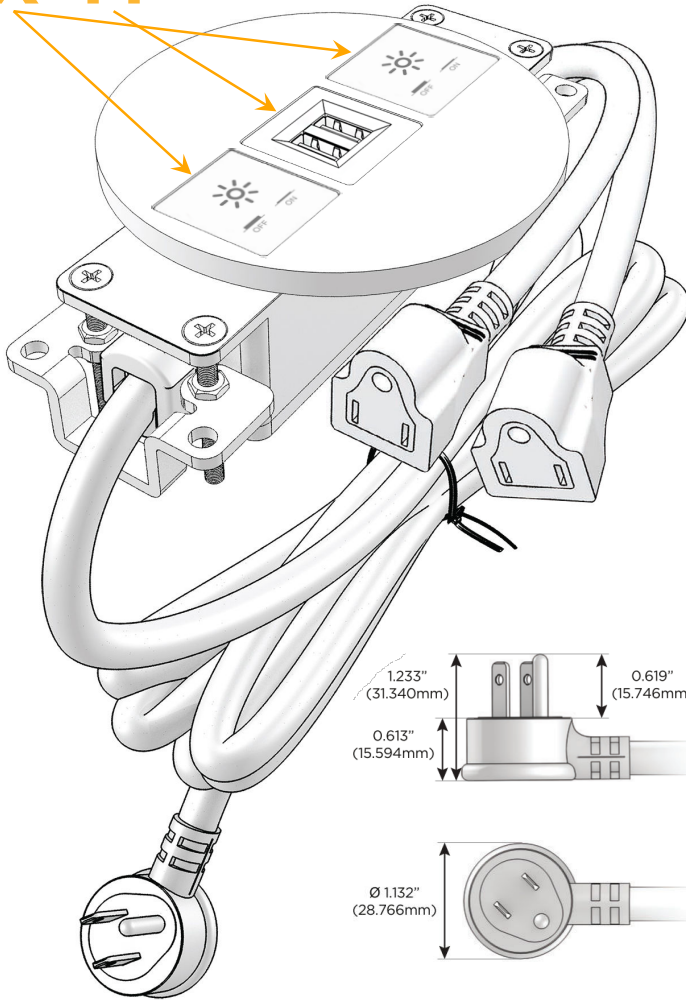

M-POWER-3T

AC POWER & DATA CONNECTIVITY SOLUTION

M-POWER-3TRZ-XXM-RZRNSB

Specs:

Modules/Ports:

- **X** Switched AC
- **M** Double USB-A (Fast Charging Ports - 18W)

Distributed by

Mormax Company, Inc.

8 Westchester Plaza

Elmsford, NY 10523

914-699-0101

sales@mormax.com

mormax.com

X M