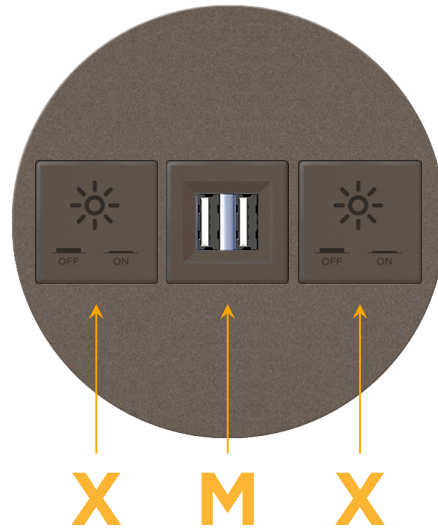

M-POWER-3T

AC POWER & DATA CONNECTIVITY SOLUTION

M-POWER-3TRZ-XXM-RZRNSB

Distributed by

Mormax Company, Inc.

8 Westchester Plaza

Elmsford, NY 10523

914-699-0101

sales@mormax.com

mormax.com

Metro Light & Power's line of power & data solutions offers sophisticated design elements combined with greater ease of installation. Streamlined and low-profile, enhanced by side-exiting cords, our outlets advance the industry with their cutting edge look and feel. We believe flexibility is key, and we provide a variety of mounting options, including the ability to mount in limited spaces. Our outlets are available in many finishes and configurations, in addition to a custom color and finish capability for our clients.

Bezel Finish: **UNICOLOR™ OIL RUBBED BRONZE (ZINC/STEEL)**

Custom Finishes Available M-POWER-3TRZ-XXM-RZRNSB

Features:

Module/Port Options:

- A Tamper Resistant AC Receptacle
- E USB-A & USB-C (20W)
- M Double USB-A (Fast Charging Ports - 18W)
- H HDMI
- 6 CAT 6
- 12 RJ 12
- X Switched AC
- Y 3-Way Switch (Low Voltage)
- V USB-C (45W High Speed Charging Port)
- S USB-C (25W High Speed Charging Port)
- R Switched AC (Rocker Switch)
- D Dimmer Switch

Plug:

Supplied with Low Profile Flat 45° Angle 120 VAC Plug

Optional Standard Straight 120 VAC Plug

Optional Straight 120 VAC Pass-through Plug

- CLEAN, COMPACT DESIGN
- STREAMLINED
- LOW PROFILE
- SIDE-EXITING CORDS
- PLUG & PLAY
- 6' AC CORD & PLUG (FLAT PLUG STANDARD)
- CUSTOMIZABLE CONFIGURATIONS AND FINISHES
- UL LISTED FOR MOUNTING IN FURNITURE
- 15A