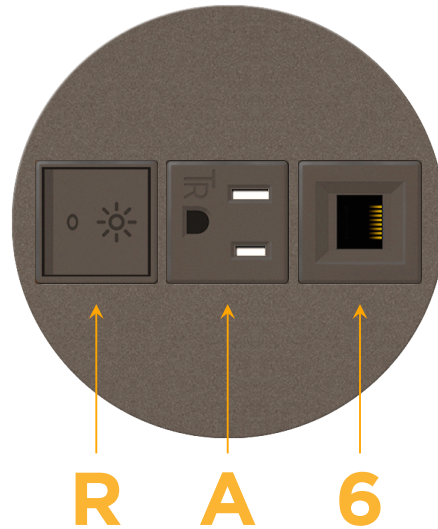

Bezel Finish: **UNICOLOR™ OIL RUBBED BRONZE (ZINC/STEEL)**

Custom Finishes Available M-POWER-3TRZ-RA6-RZRNSB

Features:

Module/Port Options:

- A** Tamper Resistant AC Receptacle
- E** USB-A & USB-C (20W)
- M** Double USB-A (Fast Charging Ports - 18W)
- H** HDMI
- 6** CAT 6
- 12** RJ 12
- X** Switched AC
- Y** 3-Way Switch (Low Voltage)
- V** USB-C (45W High Speed Charging Port)
- S** USB-C (25W High Speed Charging Port)
- R** Switched AC (Rocker Switch)
- D** Dimmer Switch

Plug:

Supplied with Low Profile Flat 45° Angle 120 VAC Plug

Optional Standard Straight 120 VAC Plug

Optional Straight 120 VAC Pass-through Plug

- CLEAN, COMPACT DESIGN
- STREAMLINED
- LOW PROFILE
- SIDE-EXITING CORDS
- PLUG & PLAY
- 6' AC CORD & PLUG (FLAT PLUG STANDARD)
- CUSTOMIZABLE CONFIGURATIONS AND FINISHES
- UL LISTED FOR MOUNTING IN FURNITURE
- 15A

M-POWER-3T

AC POWER & DATA CONNECTIVITY SOLUTION

M-POWER-3TRZ-RA6-RZRNSB

Specs:

Modules/Ports:

- R** Switched AC (Rocker Switch)
- A** Tamper Resistant AC Receptacle
- 6** CAT 6

Distributed by

Mormax Company, Inc.