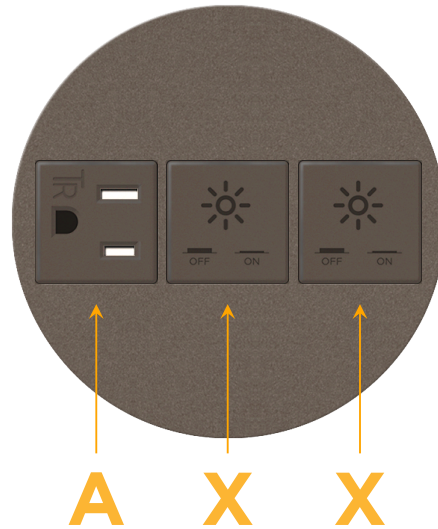

M-POWER-3T

AC POWER & DATA CONNECTIVITY SOLUTION

M-POWER-3TRZ-AXX-RZRNSB

Distributed by

Mormax Company, Inc.

8 Westchester Plaza

Elmsford, NY 10523

914-699-0101

sales@mormax.com

mormax.com

Metro Light & Power's line of power & data solutions offers sophisticated design elements combined with greater ease of installation. Streamlined and low-profile, enhanced by side-exiting cords, our outlets advance the industry with their cutting edge look and feel. We believe flexibility is key, and we provide a variety of mounting options, including the ability to mount in limited spaces. Our outlets are available in many finishes and configurations, in addition to a custom color and finish capability for our clients.

Bezel Finish: **UNICOLOR™ OIL RUBBED BRONZE (ZINC/STEEL)**

Custom Finishes Available M-POWER-3TRZ-AXX-RZRNSB

Features:

Module/Port Options:

- **A** Tamper Resistant AC Receptacle
- **E** USB-A & USB-C (20W)
- **M** Double USB-A (Fast Charging Ports - 18W)
- **H** HDMI
- **6** CAT 6
- **12** RJ 12
- **X** Switched AC
- **Y** 3-Way Switch (Low Voltage)
- **V** USB-C (45W High Speed Charging Port)
- **S** USB-C (25W High Speed Charging Port)
- **R** Switched AC (Rocker Switch)
- **D** Dimmer Switch

Plug:

Supplied with Low Profile Flat 45° Angle 120 VAC Plug

Optional Standard Straight 120 VAC Plug

Optional Straight 120 VAC Pass-through Plug

- CLEAN, COMPACT DESIGN
- STREAMLINED
- LOW PROFILE
- SIDE-EXITING CORDS
- PLUG & PLAY
- 6' AC CORD & PLUG (FLAT PLUG STANDARD)
- CUSTOMIZABLE CONFIGURATIONS AND FINISHES
- UL LISTED FOR MOUNTING IN FURNITURE
- 15A