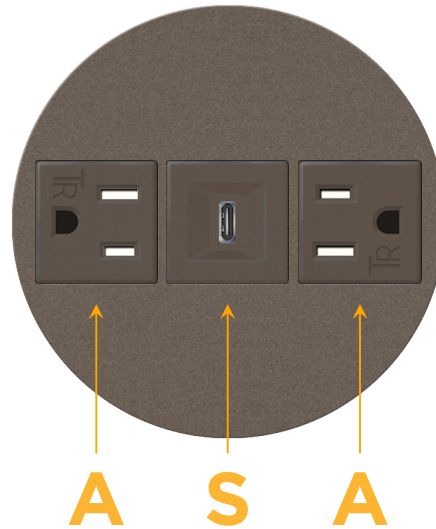

M-POWER-3T

AC POWER & DATA CONNECTIVITY SOLUTION

M-POWER-3TRZ-ASA-RZRNSB

Distributed by

Mormax Company, Inc.

8 Westchester Plaza

Elmsford, NY 10523

914-699-0101

sales@mormax.com

mormax.com

Metro Light & Power's line of power & data solutions offers sophisticated design elements combined with greater ease of installation. Streamlined and low-profile, enhanced by side-exiting cords, our outlets advance the industry with their cutting edge look and feel. We believe flexibility is key, and we provide a variety of mounting options, including the ability to mount in limited spaces. Our outlets are available in many finishes and configurations, in addition to a custom color and finish capability for our clients.

Bezel Finish: **UNICOLOR™ OIL RUBBED BRONZE (ZINC/STEEL)**

Custom Finishes Available M-POWER-3TRZ-ASA-RZRNSB

Features:

Module/Port Options:

- **A** Tamper Resistant AC Receptacle
- **E** USB-A & USB-C (20W)
- **M** Double USB-A (Fast Charging Ports - 18W)
- **H** HDMI
- **6** CAT 6
- **12** RJ 12
- **X** Switched AC
- **Y** 3-Way Switch (Low Voltage)
- **V** USB-C (45W High Speed Charging Port)
- **S** USB-C (25W High Speed Charging Port)
- **R** Switched AC (Rocker Switch)
- **D** Dimmer Switch

Plug:

Supplied with Low Profile Flat 45° Angle 120 VAC Plug

Optional Standard Straight 120 VAC Plug

Optional Straight 120 VAC Pass-through Plug

- CLEAN, COMPACT DESIGN
- STREAMLINED
- LOW PROFILE
- SIDE-EXITING CORDS
- PLUG & PLAY
- 6' AC CORD & PLUG (FLAT PLUG STANDARD)
- CUSTOMIZABLE CONFIGURATIONS AND FINISHES
- UL LISTED FOR MOUNTING IN FURNITURE
- 15A