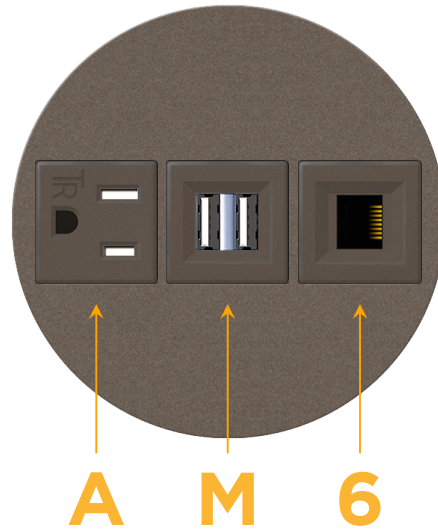

Bezel Finish: **UNICOLOR™ OIL RUBBED BRONZE (ZINC/STEEL)**

Custom Finishes Available M-POWER-3TRZ-AM6-RZRNSB

Features:

Module/Port Options:

- A** Tamper Resistant AC Receptacle
- E** USB-A & USB-C (20W)
- M** Double USB-A (Fast Charging Ports - 18W)
- H** HDMI
- 6** CAT 6
- 12** RJ 12
- X** Switched AC
- Y** 3-Way Switch (Low Voltage)
- V** USB-C (45W High Speed Charging Port)
- S** USB-C (25W High Speed Charging Port)
- R** Switched AC (Rocker Switch)
- D** Dimmer Switch

Plug:

Supplied with Low Profile Flat 45° Angle 120 VAC Plug

Optional Standard Straight 120 VAC Plug

Optional Straight 120 VAC Pass-through Plug

- CLEAN, COMPACT DESIGN
- STREAMLINED
- LOW PROFILE
- SIDE-EXITING CORDS
- PLUG & PLAY
- 6' AC CORD & PLUG (FLAT PLUG STANDARD)
- CUSTOMIZABLE CONFIGURATIONS AND FINISHES
- UL LISTED FOR MOUNTING IN FURNITURE
- 15A

M-POWER-3T

AC POWER & DATA CONNECTIVITY SOLUTION

M-POWER-3TRZ-AM6-RZRNSB

Specs:

Modules/Ports:

- A** Tamper Resistant AC Receptacle
- M** Double USB-A (Fast Charging Ports - 18W)
- 6** CAT 6

A M 6

TOP