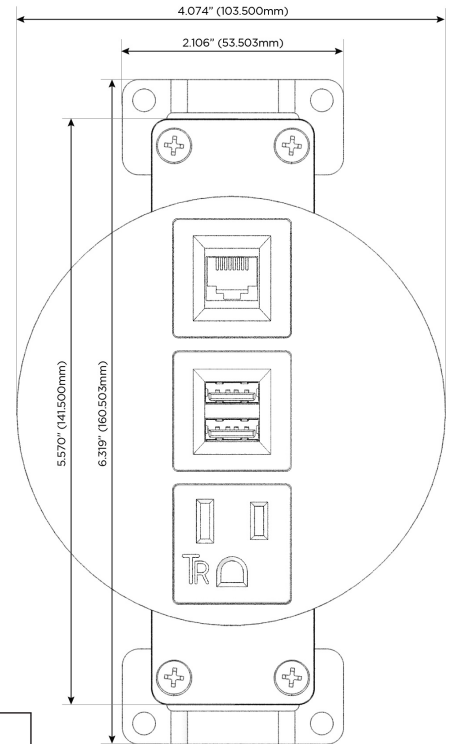

Plug:

Supplied with Low Profile Flat 45° Angle 120 VAC Plug

Optional Standard Straight 120 VAC Plug

Optional Straight 120 VAC Pass-through Plug

- CLEAN, COMPACT DESIGN
- STREAMLINED
- LOW PROFILE
- SIDE-EXITING CORDS
- PLUG & PLAY
- 6' AC CORD & PLUG (FLAT PLUG STANDARD)
- CUSTOMIZABLE CONFIGURATIONS AND FINISHES
- UL LISTED FOR MOUNTING IN FURNITURE
- 15A

M-POWER-3T

AC POWER & DATA CONNECTIVITY SOLUTION

M-POWER-3TRZ-AM6-RZRNSB

Specs:

Modules/Ports:

- A** Tamper Resistant AC Receptacle
- M** Double USB-A (Fast Charging Ports - 18W)
- 6** CAT 6

A M 6

TOP