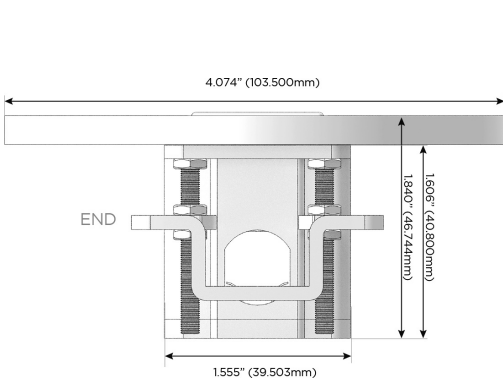

Plug:

Supplied with Low Profile Flat 45° Angle 120 VAC Plug

Optional Standard Straight 120 VAC Plug

Optional Straight 120 VAC Pass-through Plug

- CLEAN, COMPACT DESIGN
- STREAMLINED
- LOW PROFILE
- SIDE-EXITING CORDS
- PLUG & PLAY
- 6' AC CORD & PLUG (FLAT PLUG STANDARD)
- CUSTOMIZABLE CONFIGURATIONS AND FINISHES
- UL LISTED FOR MOUNTING IN FURNITURE
- 15A

M-POWER-3T

AC POWER & DATA CONNECTIVITY SOLUTION

M-POWER-3TRZ-AM6-RZRNSB

Specs:

Modules/Ports:

- A** Tamper Resistant AC Receptacle
- M** Double USB-A (Fast Charging Ports - 18W)
- 6** CAT 6

A M 6

TOP