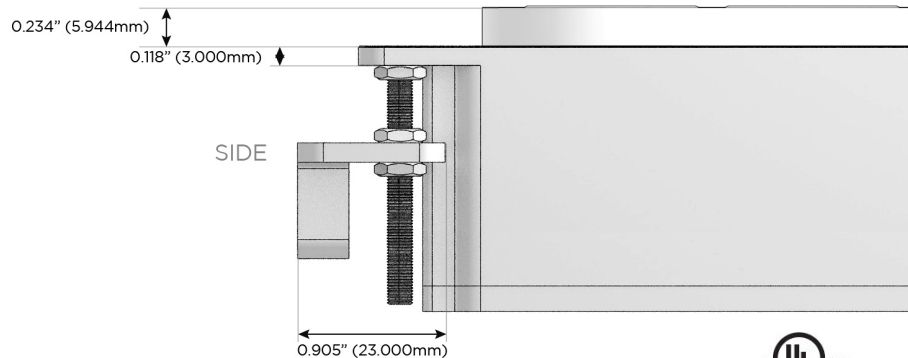

M-POWER-3T

AC POWER & DATA CONNECTIVITY SOLUTION

M-POWER-3TRZ-AM6-RZRNSB

Specs:

Modules/Ports:

- A** Tamper Resistant AC Receptacle
- M** Double USB-A (Fast Charging Ports - 18W)
- 6** CAT 6

A M 6

TOP