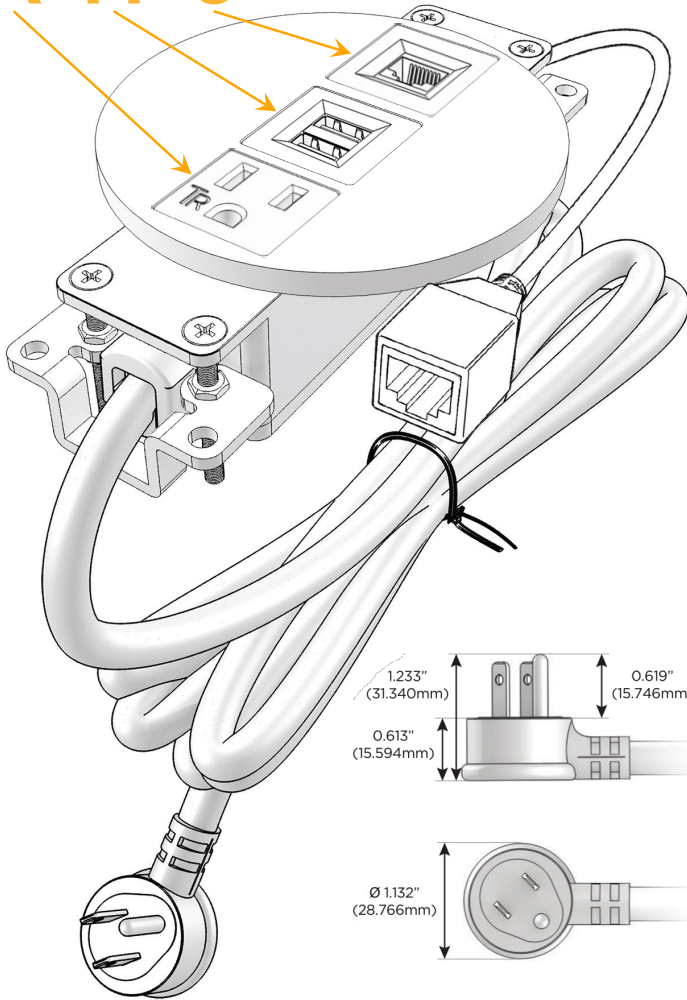

Bezel Finish: **UNICOLOR™ OIL RUBBED BRONZE (ZINC/STEEL)**

Custom Finishes Available M-POWER-3TRZ-AM6-RZRNSB

Features:

Module/Port Options:

- A** Tamper Resistant AC Receptacle
- E** USB-A & USB-C (20W)
- M** Double USB-A (Fast Charging Ports - 18W)
- H** HDMI
- 6** CAT 6
- 12** RJ 12
- X** Switched AC
- Y** 3-Way Switch (Low Voltage)
- V** USB-C (45W High Speed Charging Port)
- S** USB-C (25W High Speed Charging Port)
- R** Switched AC (Rocker Switch)
- D** Dimmer Switch

Plug:

Supplied with Low Profile Flat 45° Angle 120 VAC Plug

Optional Standard Straight 120 VAC Plug

Optional Straight 120 VAC Pass-through Plug

- CLEAN, COMPACT DESIGN
- STREAMLINED
- LOW PROFILE
- SIDE-EXITING CORDS
- PLUG & PLAY
- 6' AC CORD & PLUG (FLAT PLUG STANDARD)
- CUSTOMIZABLE CONFIGURATIONS AND FINISHES
- UL LISTED FOR MOUNTING IN FURNITURE
- 15A

M-POWER-3T

AC POWER & DATA CONNECTIVITY SOLUTION

M-POWER-3TRZ-AM6-RZRNSB

Specs:

Modules/Ports:

- A** Tamper Resistant AC Receptacle
- M** Double USB-A (Fast Charging Ports - 18W)
- 6** CAT 6

A M 6

TOP