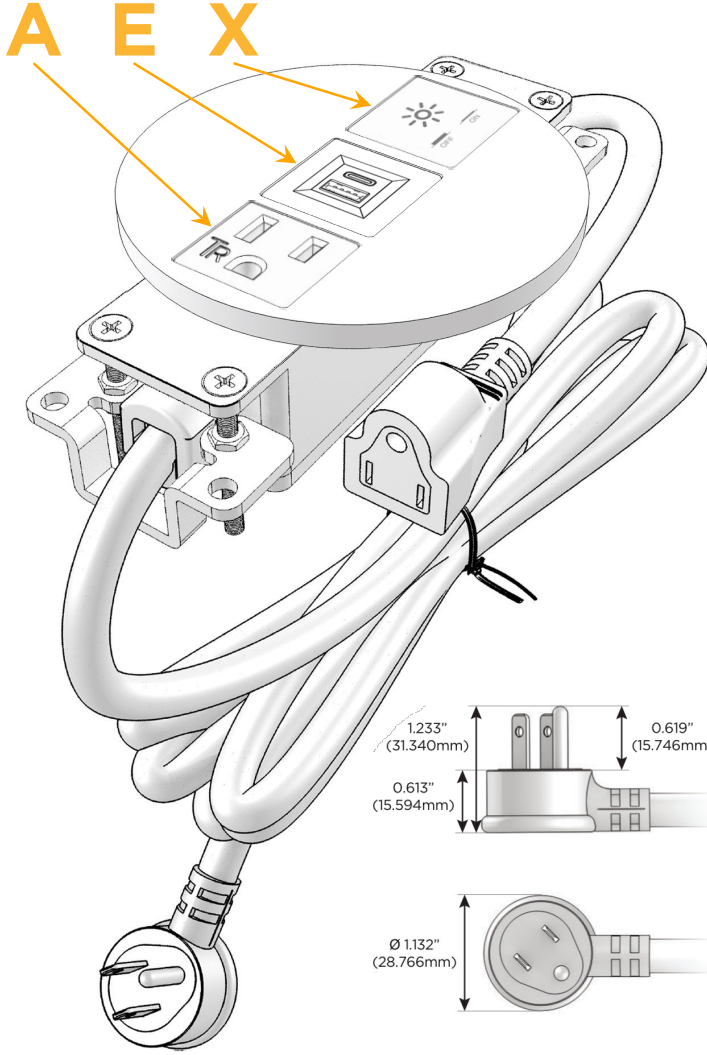

### Module/Port Options:

- A** Tamper Resistant AC Receptacle
- E** USB-A & USB-C (20W)
- M** Double USB-A (Fast Charging Ports - 18W)
- H** HDMI
- 6** CAT 6
- 12** RJ 12
- X** Switched AC
- Y** 3-Way Switch (Low Voltage)
- V** USB-C (45W High Speed Charging Port)
- S** USB-C (25W High Speed Charging Port)
- R** Switched AC (Rocker Switch)
- D** Dimmer Switch

### Plug:

Supplied with Low Profile Flat 45° Angle 120 VAC Plug

Optional Standard Straight 120 VAC Plug

Optional Straight 120 VAC Pass-through Plug

- CLEAN, COMPACT DESIGN
- STREAMLINED
- LOW PROFILE
- SIDE-EXITING CORDS
- PLUG & PLAY
- 6' AC CORD & PLUG (FLAT PLUG STANDARD)
- CUSTOMIZABLE CONFIGURATIONS AND FINISHES
- UL LISTED FOR MOUNTING IN FURNITURE
- 15A

## AC POWER & DATA CONNECTIVITY SOLUTION

M-POWER-3TRZ-AEX-RZRNSB

Specs:

**Modules/Ports:**

- A** Tamper Resistant AC Receptacle
- E** USB-A & USB-C (20W)
- X** Switched AC

Distributed by

Mormax Company, Inc.