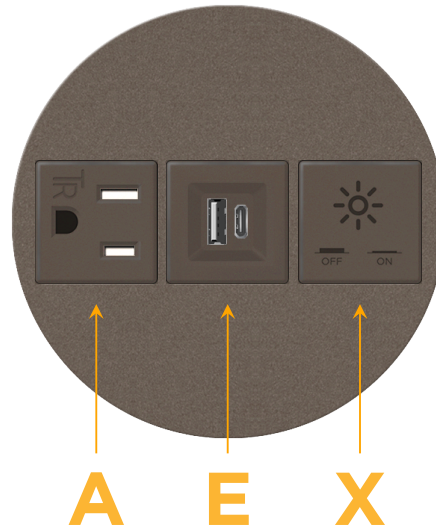

M-POWER-3T

AC POWER & DATA CONNECTIVITY SOLUTION

M-POWER-3TRZ-AEX-RZRNSB

Distributed by

Mormax Company, Inc.

8 Westchester Plaza

Elmsford, NY 10523

914-699-0101

sales@mormax.com

mormax.com

Metro Light & Power's line of power & data solutions offers sophisticated design elements combined with greater ease of installation. Streamlined and low-profile, enhanced by side-exiting cords, our outlets advance the industry with their cutting edge look and feel. We believe flexibility is key, and we provide a variety of mounting options, including the ability to mount in limited spaces. Our outlets are available in many finishes and configurations, in addition to a custom color and finish capability for our clients.

Bezel Finish: **UNICOLOR™ OIL RUBBED BRONZE (ZINC/STEEL)**

Custom Finishes Available M-POWER-3TRZ-AEX-RZRNSB

Features:

Module/Port Options:

- **A** Tamper Resistant AC Receptacle
- **E** USB-A & USB-C (20W)
- **M** Double USB-A (Fast Charging Ports - 18W)
- **H** HDMI
- **6** CAT 6
- **12** RJ 12
- **X** Switched AC
- **Y** 3-Way Switch (Low Voltage)
- **V** USB-C (45W High Speed Charging Port)
- **S** USB-C (25W High Speed Charging Port)
- **R** Switched AC (Rocker Switch)
- **D** Dimmer Switch

Plug:

Supplied with Low Profile Flat 45° Angle 120 VAC Plug

Optional Standard Straight 120 VAC Plug

Optional Straight 120 VAC Pass-through Plug

- CLEAN, COMPACT DESIGN
- STREAMLINED
- LOW PROFILE
- SIDE-EXITING CORDS
- PLUG & PLAY
- 6' AC CORD & PLUG (FLAT PLUG STANDARD)
- CUSTOMIZABLE CONFIGURATIONS AND FINISHES
- UL LISTED FOR MOUNTING IN FURNITURE
- 15A