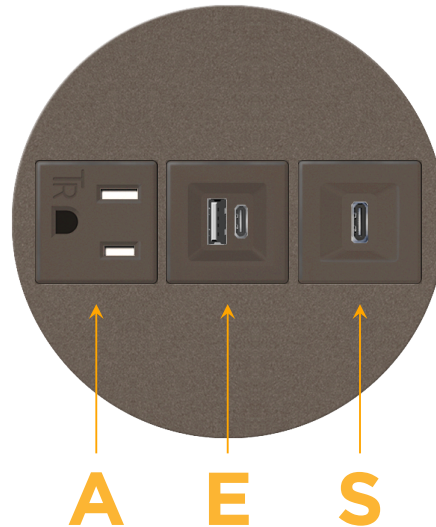

M-POWER-3T

AC POWER & DATA CONNECTIVITY SOLUTION

M-POWER-3TRZ-AES-RZRNSB

Distributed by

Mormax Company, Inc.

8 Westchester Plaza

Elmsford, NY 10523

914-699-0101

sales@mormax.com

mormax.com

Metro Light & Power's line of power & data solutions offers sophisticated design elements combined with greater ease of installation. Streamlined and low-profile, enhanced by side-exiting cords, our outlets advance the industry with their cutting edge look and feel. We believe flexibility is key, and we provide a variety of mounting options, including the ability to mount in limited spaces. Our outlets are available in many finishes and configurations, in addition to a custom color and finish capability for our clients.

Bezel Finish: **UNICOLOR™ OIL RUBBED BRONZE (ZINC/STEEL)**

Custom Finishes Available M-POWER-3TRZ-AES-RZRNSB

Features:

Module/Port Options:

- **A** Tamper Resistant AC Receptacle
- **E** USB-A & USB-C (20W)
- **M** Double USB-A (Fast Charging Ports - 18W)
- **H** HDMI
- **6** CAT 6
- **12** RJ 12
- **X** Switched AC
- **Y** 3-Way Switch (Low Voltage)
- **V** USB-C (45W High Speed Charging Port)
- **S** USB-C (25W High Speed Charging Port)
- **R** Switched AC (Rocker Switch)
- **D** Dimmer Switch

Plug:

Supplied with Low Profile Flat 45° Angle 120 VAC Plug

Optional Standard Straight 120 VAC Plug

Optional Straight 120 VAC Pass-through Plug

- CLEAN, COMPACT DESIGN
- STREAMLINED
- LOW PROFILE
- SIDE-EXITING CORDS
- PLUG & PLAY
- 6' AC CORD & PLUG (FLAT PLUG STANDARD)
- CUSTOMIZABLE CONFIGURATIONS AND FINISHES
- UL LISTED FOR MOUNTING IN FURNITURE
- 15A