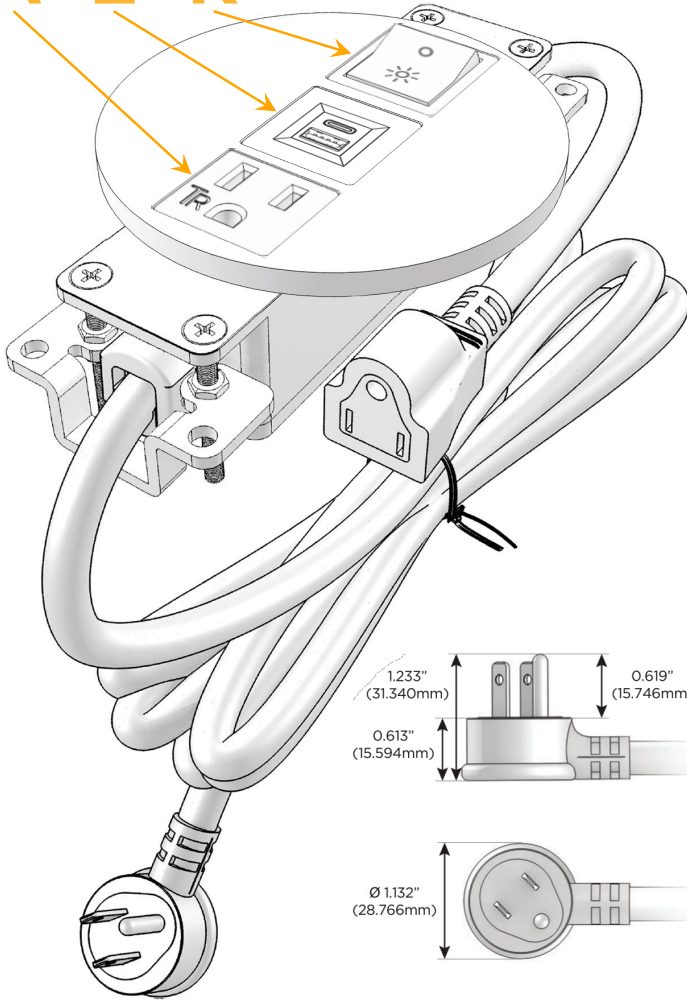

M-POWER-3T

AC POWER & DATA CONNECTIVITY SOLUTION

M-POWER-3TRZ-AER-RZRNSB

Specs:

Modules/Ports:

- **A** Tamper Resistant AC Receptacle
- **E** USB-A & USB-C (20W)
- **R** Switched AC (Rocker Switch)

Distributed by

Mormax Company, Inc.

8 Westchester Plaza

Elmsford, NY 10523

914-699-0101

sales@mormax.com

mormax.com

A E R