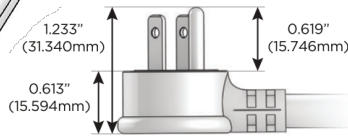

Mormax Company, Inc.

8 Westchester Plaza

Elmsford, NY 10523

914-699-0101

sales@mormax.com

mormax.com

A E R