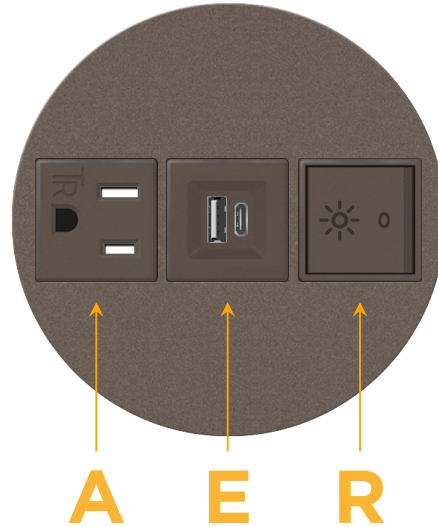

M-POWER-3T

AC POWER & DATA CONNECTIVITY SOLUTION

M-POWER-3TRZ-AER-RZRNSB

Distributed by

Mormax Company, Inc.

8 Westchester Plaza

Elmsford, NY 10523

914-699-0101

sales@mormax.com

mormax.com

Metro Light & Power's line of power & data solutions offers sophisticated design elements combined with greater ease of installation. Streamlined and low-profile, enhanced by side-exiting cords, our outlets advance the industry with their cutting edge look and feel. We believe flexibility is key, and we provide a variety of mounting options, including the ability to mount in limited spaces. Our outlets are available in many finishes and configurations, in addition to a custom color and finish capability for our clients.

Bezel Finish: **UNICOLOR™ OIL RUBBED BRONZE (ZINC/STEEL)**

Custom Finishes Available M-POWER-3TRZ-AER-RZRNSB

Features:

Module/Port Options:

- **A** Tamper Resistant AC Receptacle
- **E** USB-A & USB-C (20W)
- **M** Double USB-A (Fast Charging Ports - 18W)
- **H** HDMI
- **6** CAT 6
- **12** RJ 12
- **X** Switched AC
- **Y** 3-Way Switch (Low Voltage)
- **V** USB-C (45W High Speed Charging Port)
- **S** USB-C (25W High Speed Charging Port)
- **R** Switched AC (Rocker Switch)
- **D** Dimmer Switch

Plug:

Supplied with Low Profile Flat 45° Angle 120 VAC Plug

Optional Standard Straight 120 VAC Plug

Optional Straight 120 VAC Pass-through Plug

- CLEAN, COMPACT DESIGN
- STREAMLINED
- LOW PROFILE
- SIDE-EXITING CORDS
- PLUG & PLAY
- 6' AC CORD & PLUG (FLAT PLUG STANDARD)
- CUSTOMIZABLE CONFIGURATIONS AND FINISHES
- UL LISTED FOR MOUNTING IN FURNITURE
- 15A