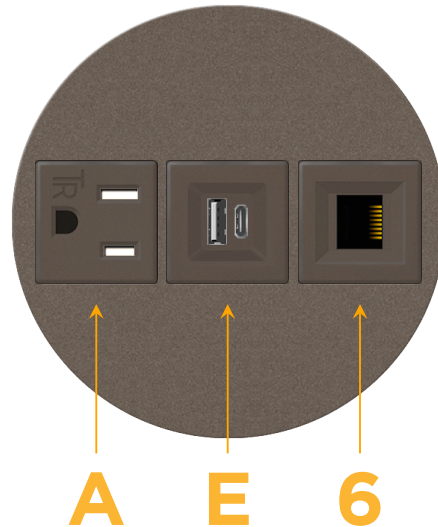

Bezel Finish: **UNICOLOR™ OIL RUBBED BRONZE (ZINC/STEEL)**

Custom Finishes Available M-POWER-3TRZ-AE6-RZRNSB

Features:

Module/Port Options:

- A** Tamper Resistant AC Receptacle
- E** USB-A & USB-C (20W)
- M** Double USB-A (Fast Charging Ports - 18W)
- H** HDMI
- 6** CAT 6
- 12** RJ 12
- X** Switched AC
- Y** 3-Way Switch (Low Voltage)
- V** USB-C (45W High Speed Charging Port)
- S** USB-C (25W High Speed Charging Port)
- R** Switched AC (Rocker Switch)
- D** Dimmer Switch

Plug:

Supplied with Low Profile Flat 45° Angle 120 VAC Plug

Optional Standard Straight 120 VAC Plug

Optional Straight 120 VAC Pass-through Plug

- CLEAN, COMPACT DESIGN
- STREAMLINED
- LOW PROFILE
- SIDE-EXITING CORDS
- PLUG & PLAY
- 6' AC CORD & PLUG (FLAT PLUG STANDARD)
- CUSTOMIZABLE CONFIGURATIONS AND FINISHES
- UL LISTED FOR MOUNTING IN FURNITURE
- 15A

M-POWER-3T

AC POWER & DATA CONNECTIVITY SOLUTION

M-POWER-3TRZ-AE6-RZRNSB

Specs:

Modules/Ports:

- A** Tamper Resistant AC Receptacle
- E** USB-A & USB-C (20W)
- 6** CAT 6

Distributed by

Mormax Company, Inc.