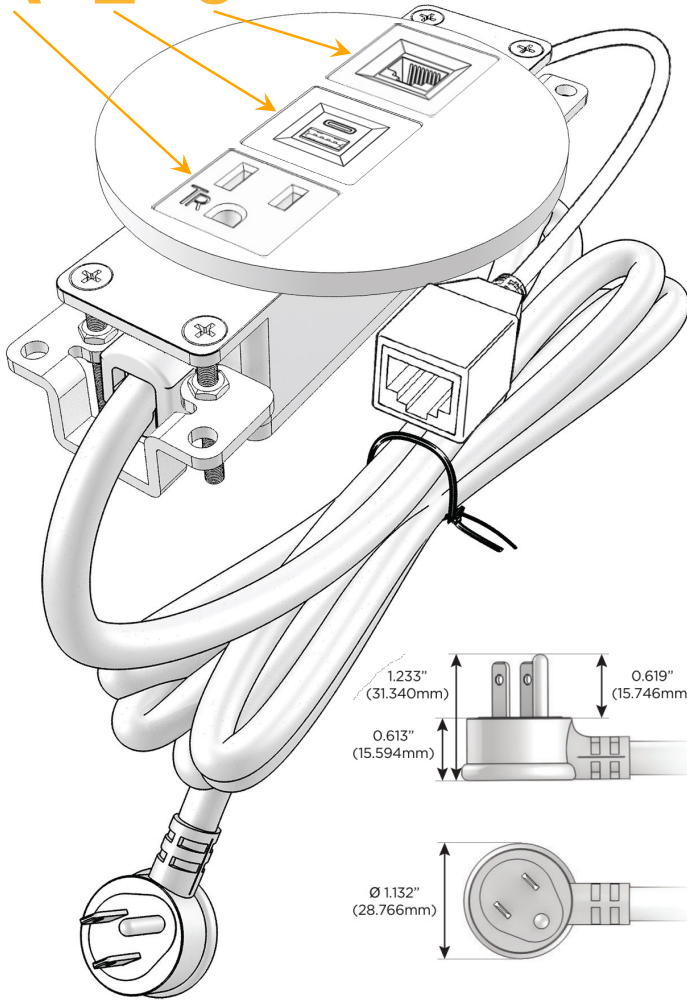

M-POWER-3T

AC POWER & DATA CONNECTIVITY SOLUTION

M-POWER-3TRZ-AE6-RZRNSB

Specs:

Modules/Ports:

- **A** Tamper Resistant AC Receptacle
- **E** USB-A & USB-C (20W)
- **6** CAT 6

Distributed by

Mormax Company, Inc.

8 Westchester Plaza

Elmsford, NY 10523

914-699-0101

sales@mormax.com

mormax.com

A E 6