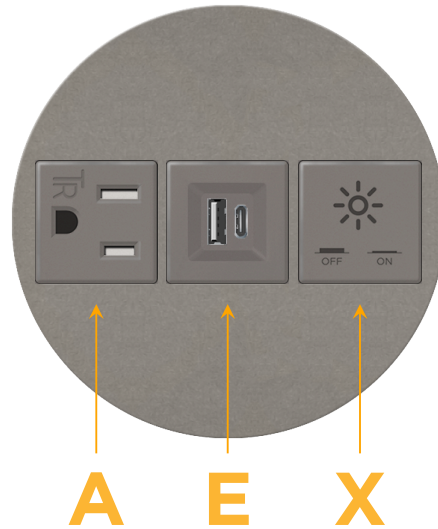

M-POWER-3T

AC POWER & DATA CONNECTIVITY SOLUTION

M-POWER-3TM2-AEX-M2RNSB

Distributed by

Mormax Company, Inc.

8 Westchester Plaza

Elmsford, NY 10523

914-699-0101

sales@mormax.com

mormax.com

Metro Light & Power's line of power & data solutions offers sophisticated design elements combined with greater ease of installation. Streamlined and low-profile, enhanced by side-exiting cords, our outlets advance the industry with their cutting edge look and feel. We believe flexibility is key, and we provide a variety of mounting options, including the ability to mount in limited spaces. Our outlets are available in many finishes and configurations, in addition to a custom color and finish capability for our clients.

Bezel Finish: **UNICOLOR™ MAGNESIUM (ZINC/STEEL)**

Custom Finishes Available M-POWER-3TM2-AEX-M2RNSB

Features:

Module/Port Options:

- **A** Tamper Resistant AC Receptacle
- **E** USB-A & USB-C (20W)
- **M** Double USB-A (Fast Charging Ports - 18W)
- **H** HDMI
- **6** CAT 6
- **12** RJ 12
- **X** Switched AC
- **Y** 3-Way Switch (Low Voltage)
- **V** USB-C (45W High Speed Charging Port)
- **S** USB-C (25W High Speed Charging Port)
- **R** Switched AC (Rocker Switch)
- **D** Dimmer Switch

Plug:

Supplied with Low Profile Flat 45° Angle 120 VAC Plug

Optional Standard Straight 120 VAC Plug

Optional Straight 120 VAC Pass-through Plug

- CLEAN, COMPACT DESIGN
- STREAMLINED
- LOW PROFILE
- SIDE-EXITING CORDS
- PLUG & PLAY
- 6' AC CORD & PLUG (FLAT PLUG STANDARD)
- CUSTOMIZABLE CONFIGURATIONS AND FINISHES
- UL LISTED FOR MOUNTING IN FURNITURE
- 15A