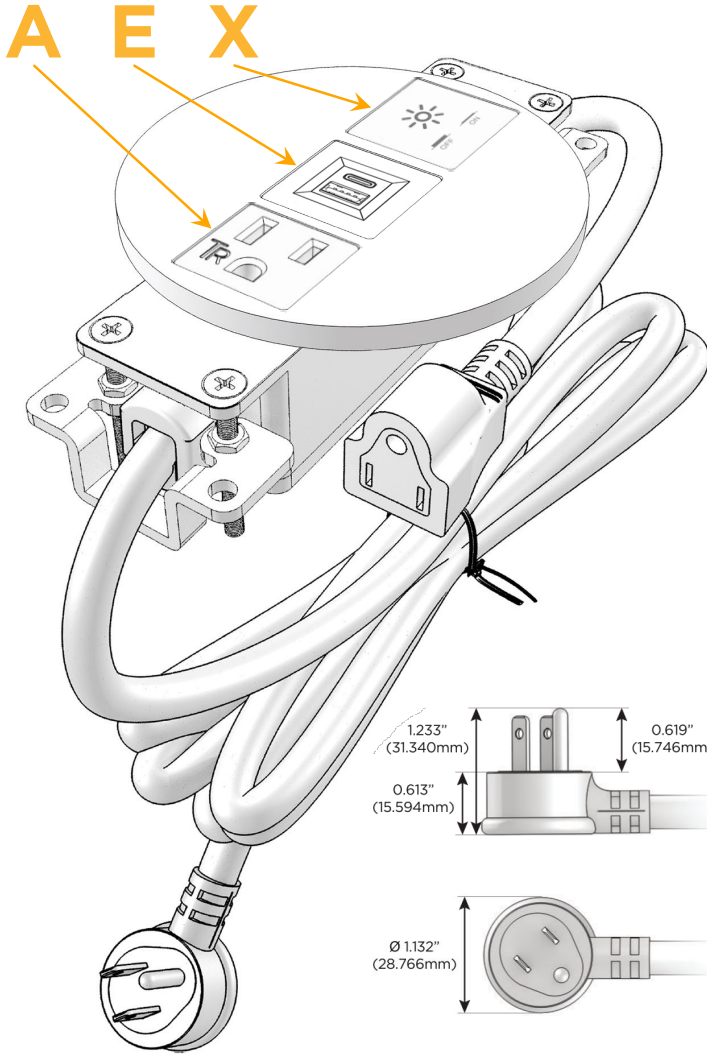

#### Module/Port Options:

- A** Tamper Resistant AC Receptacle
- E** USB-A & USB-C (20W)
- M** Double USB-A (Fast Charging Ports - 18W)
- H** HDMI
- 6** CAT 6
- 12** RJ 12
- X** Switched AC
- Y** 3-Way Switch (Low Voltage)
- V** USB-C (45W High Speed Charging Port)
- S** USB-C (25W High Speed Charging Port)
- R** Switched AC (Rocker Switch)
- D** Dimmer Switch

#### Plug:

Supplied with Low Profile Flat 45° Angle 120 VAC Plug

Optional Standard Straight 120 VAC Plug

Optional Straight 120 VAC Pass-through Plug

- CLEAN, COMPACT DESIGN
- STREAMLINED
- LOW PROFILE
- SIDE-EXITING CORDS
- PLUG & PLAY
- 6' AC CORD & PLUG (FLAT PLUG STANDARD)
- CUSTOMIZABLE CONFIGURATIONS AND FINISHES
- UL LISTED FOR MOUNTING IN FURNITURE
- 15A

## AC POWER & DATA CONNECTIVITY SOLUTION

M-POWER-3TM2-AEX-M2RNSB

Specs:

**Modules/Ports:**

- A** Tamper Resistant AC Receptacle
- E** USB-A & USB-C (20W)
- X** Switched AC

Distributed by

Mormax Company, Inc.