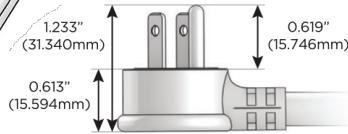

M-POWER-3T

AC POWER & DATA CONNECTIVITY SOLUTION

M-POWER-3TG1-AM6-G1RNSB

Specs:

Modules/Ports:

- **A** Tamper Resistant AC Receptacle
- **M** Double USB-A (Fast Charging Ports - 18W)
- **6** CAT 6

A M 6