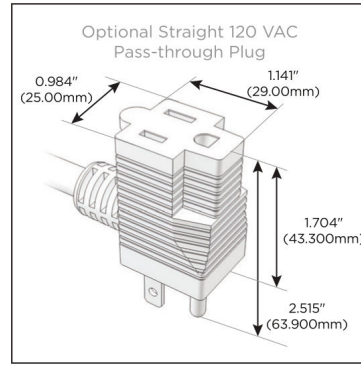

M-POWER-3T

AC POWER & DATA CONNECTIVITY SOLUTION

M-POWER-3TG1-AM6-G1RNSB

Specs:

Modules/Ports:

- **A** Tamper Resistant AC Receptacle
- **M** Double USB-A (Fast Charging Ports - 18W)
- **6** CAT 6

A M 6