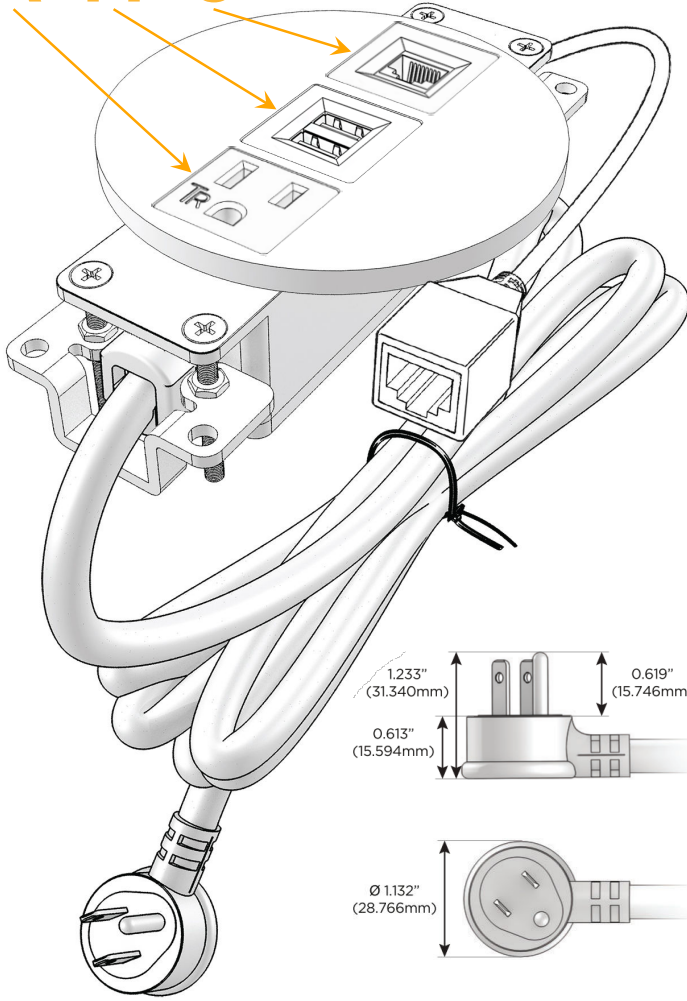

M-POWER-3T

AC POWER & DATA CONNECTIVITY SOLUTION

M-POWER-3TG1-AM6-G1RNSB

Specs:

Modules/Ports:

- **A** Tamper Resistant AC Receptacle
- **M** Double USB-A (Fast Charging Ports - 18W)
- **6** CAT 6

A M 6