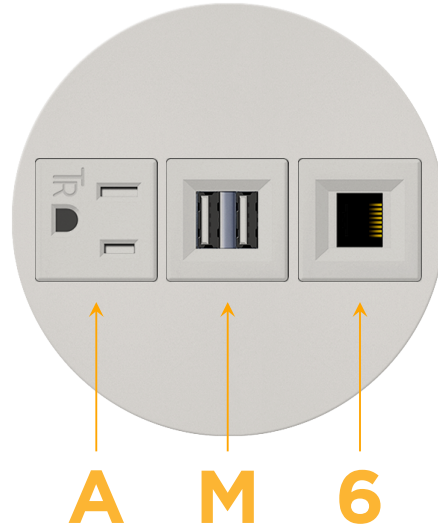

M-POWER-3T

AC POWER & DATA CONNECTIVITY SOLUTION

M-POWER-3TG1-AM6-G1RND5B

Distributed by

Mormax Company, Inc.

8 Westchester Plaza

Elmsford, NY 10523

914-699-0101

sales@mormax.com

mormax.com

Metro Light & Power's line of power & data solutions offers sophisticated design elements combined with greater ease of installation. Streamlined and low-profile, enhanced by side-exiting cords, our outlets advance the industry with their cutting edge look and feel. We believe flexibility is key, and we provide a variety of mounting options, including the ability to mount in limited spaces. Our outlets are available in many finishes and configurations, in addition to a custom color and finish capability for our clients.

Bezel Finish: **UNICOLOR™ GRAY (ZINC/STEEL)**

Custom Finishes Available M-POWER-3TG1-AM6-G1RND5B

Features:

Module/Port Options:

- **A** Tamper Resistant AC Receptacle
- **E** USB-A & USB-C (20W)
- **M** Double USB-A (Fast Charging Ports - 18W)
- **H** HDMI
- **6** CAT 6
- **12** RJ 12
- **X** Switched AC
- **Y** 3-Way Switch (Low Voltage)
- **V** USB-C (45W High Speed Charging Port)
- **S** USB-C (25W High Speed Charging Port)
- **R** Switched AC (Rocker Switch)
- **D** Dimmer Switch

Plug:

Supplied with Low Profile Flat 45° Angle 120 VAC Plug

Optional Standard Straight 120 VAC Plug

Optional Straight 120 VAC Pass-through Plug

- CLEAN, COMPACT DESIGN
- STREAMLINED
- LOW PROFILE
- SIDE-EXITING CORDS
- PLUG & PLAY
- 6' AC CORD & PLUG (FLAT PLUG STANDARD)
- CUSTOMIZABLE CONFIGURATIONS AND FINISHES
- UL LISTED FOR MOUNTING IN FURNITURE
- 15A