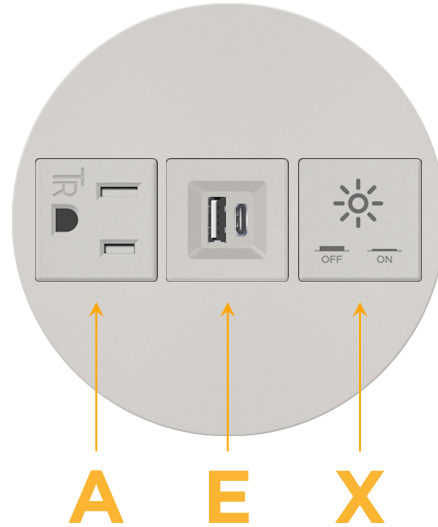

M-POWER-3T

AC POWER & DATA CONNECTIVITY SOLUTION

M-POWER-3TG1-AEX-GIRNDSB

Distributed by

Mormax Company, Inc.

8 Westchester Plaza

Elmsford, NY 10523

914-699-0101

sales@mormax.com

mormax.com

Metro Light & Power's line of power & data solutions offers sophisticated design elements combined with greater ease of installation. Streamlined and low-profile, enhanced by side-exiting cords, our outlets advance the industry with their cutting edge look and feel. We believe flexibility is key, and we provide a variety of mounting options, including the ability to mount in limited spaces. Our outlets are available in many finishes and configurations, in addition to a custom color and finish capability for our clients.

Bezel Finish: **UNICOLOR™ GRAY (ZINC/STEEL)**

Custom Finishes Available M-POWER-3TG1-AEX-GIRNDSB

Features:

Module/Port Options:

- **A** Tamper Resistant AC Receptacle
- **E** USB-A & USB-C (20W)
- **M** Double USB-A (Fast Charging Ports - 18W)
- **H** HDMI
- **6** CAT 6
- **12** RJ 12
- **X** Switched AC
- **Y** 3-Way Switch (Low Voltage)
- **V** USB-C (45W High Speed Charging Port)
- **S** USB-C (25W High Speed Charging Port)
- **R** Switched AC (Rocker Switch)
- **D** Dimmer Switch

Plug:

Supplied with Low Profile Flat 45° Angle 120 VAC Plug

Optional Standard Straight 120 VAC Plug

Optional Straight 120 VAC Pass-through Plug

- CLEAN, COMPACT DESIGN
- STREAMLINED
- LOW PROFILE
- SIDE-EXITING CORDS
- PLUG & PLAY
- 6' AC CORD & PLUG (FLAT PLUG STANDARD)
- CUSTOMIZABLE CONFIGURATIONS AND FINISHES
- UL LISTED FOR MOUNTING IN FURNITURE
- 15A