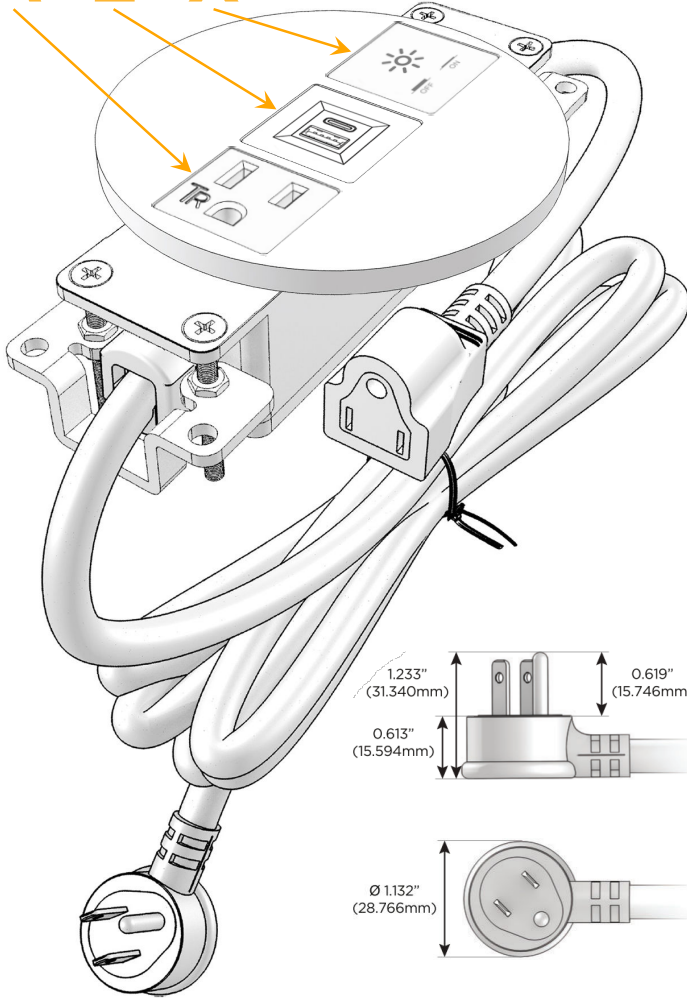

M-POWER-3T

AC POWER & DATA CONNECTIVITY SOLUTION

M-POWER-3TG1-AEX-G1RNSB

Specs:

Modules/Ports:

- **A** Tamper Resistant AC Receptacle
- **E** USB-A & USB-C (20W)
- **X** Switched AC

A E X