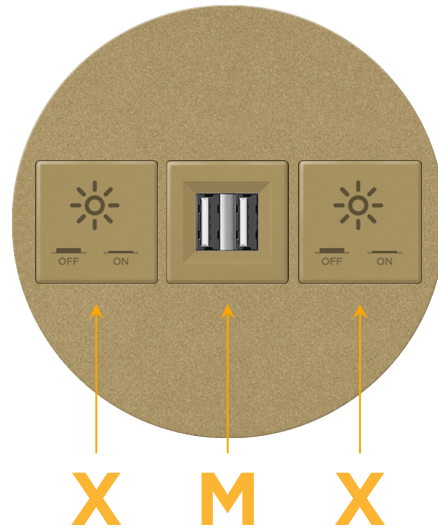

M-POWER-3T

AC POWER & DATA CONNECTIVITY SOLUTION

M-POWER-3TBZ2-XXM-BZ2RND5B

Distributed by

Mormax Company, Inc.

8 Westchester Plaza

Elmsford, NY 10523

914-699-0101

sales@mormax.com

mormax.com

Metro Light & Power's line of power & data solutions offers sophisticated design elements combined with greater ease of installation. Streamlined and low-profile, enhanced by side-exiting cords, our outlets advance the industry with their cutting edge look and feel. We believe flexibility is key, and we provide a variety of mounting options, including the ability to mount in limited spaces. Our outlets are available in many finishes and configurations, in addition to a custom color and finish capability for our clients.

Bezel Finish: **UNICOLOR™ BRONZE (ZINC/STEEL)**

Custom Finishes Available M-POWER-3TBZ2-XXM-BZ2RND5B

Features:

Module/Port Options:

- **A** Tamper Resistant AC Receptacle
- **E** USB-A & USB-C (20W)
- **M** Double USB-A (Fast Charging Ports - 18W)
- **H** HDMI
- **6** CAT 6
- **12** RJ 12
- **X** Switched AC
- **Y** 3-Way Switch (Low Voltage)
- **V** USB-C (45W High Speed Charging Port)
- **S** USB-C (25W High Speed Charging Port)
- **R** Switched AC (Rocker Switch)
- **D** Dimmer Switch

Plug:

Supplied with Low Profile Flat 45° Angle 120 VAC Plug

Optional Standard Straight 120 VAC Plug

Optional Straight 120 VAC Pass-through Plug

- CLEAN, COMPACT DESIGN
- STREAMLINED
- LOW PROFILE
- SIDE-EXITING CORDS
- PLUG & PLAY
- 6' AC CORD & PLUG (FLAT PLUG STANDARD)
- CUSTOMIZABLE CONFIGURATIONS AND FINISHES
- UL LISTED FOR MOUNTING IN FURNITURE
- 15A