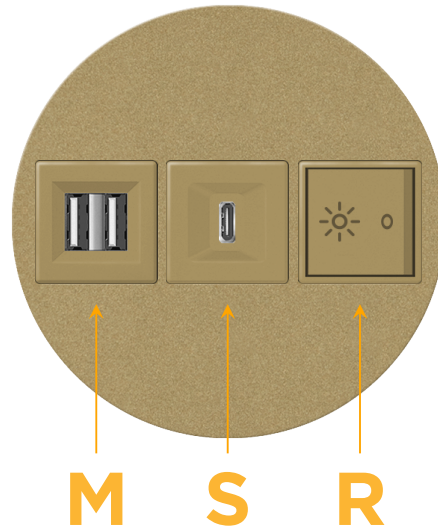

M-POWER-3T

AC POWER & DATA CONNECTIVITY SOLUTION

M-POWER-3TBZ2-MSR-BZ2RND5B

Distributed by

Mormax Company, Inc.

8 Westchester Plaza

Elmsford, NY 10523

914-699-0101

sales@mormax.com

mormax.com

Metro Light & Power's line of power & data solutions offers sophisticated design elements combined with greater ease of installation. Streamlined and low-profile, enhanced by side-exiting cords, our outlets advance the industry with their cutting edge look and feel. We believe flexibility is key, and we provide a variety of mounting options, including the ability to mount in limited spaces. Our outlets are available in many finishes and configurations, in addition to a custom color and finish capability for our clients.

Bezel Finish: **UNICOLOR™ BRONZE (ZINC/STEEL)**

Custom Finishes Available M-POWER-3TBZ2-MSR-BZ2RND5B

Features:

Module/Port Options:

- **A** Tamper Resistant AC Receptacle
- **E** USB-A & USB-C (20W)
- **M** Double USB-A (Fast Charging Ports - 18W)
- **H** HDMI
- **6** CAT 6
- **12** RJ 12
- **X** Switched AC
- **Y** 3-Way Switch (Low Voltage)
- **V** USB-C (45W High Speed Charging Port)
- **S** USB-C (25W High Speed Charging Port)
- **R** Switched AC (Rocker Switch)
- **D** Dimmer Switch

Plug:

Supplied with Low Profile Flat 45° Angle 120 VAC Plug

Optional Standard Straight 120 VAC Plug

Optional Straight 120 VAC Pass-through Plug

- CLEAN, COMPACT DESIGN
- STREAMLINED
- LOW PROFILE
- SIDE-EXITING CORDS
- PLUG & PLAY
- 6' AC CORD & PLUG (FLAT PLUG STANDARD)
- CUSTOMIZABLE CONFIGURATIONS AND FINISHES
- UL LISTED FOR MOUNTING IN FURNITURE
- 15A