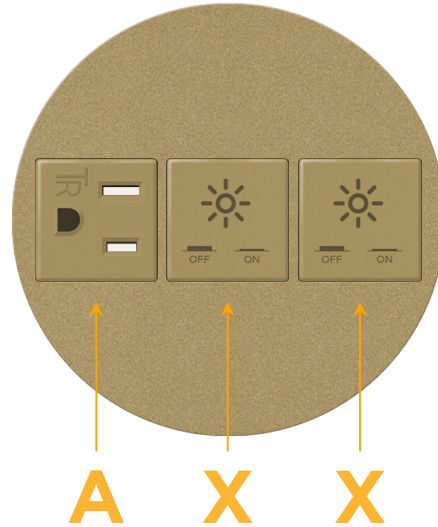

M-POWER-3T

AC POWER & DATA CONNECTIVITY SOLUTION

M-POWER-3TBZ2-AXX-BZ2RNSB

Distributed by

Mormax Company, Inc.

8 Westchester Plaza

Elmsford, NY 10523

914-699-0101

sales@mormax.com

mormax.com

Metro Light & Power's line of power & data solutions offers sophisticated design elements combined with greater ease of installation. Streamlined and low-profile, enhanced by side-exiting cords, our outlets advance the industry with their cutting edge look and feel. We believe flexibility is key, and we provide a variety of mounting options, including the ability to mount in limited spaces. Our outlets are available in many finishes and configurations, in addition to a custom color and finish capability for our clients.

Bezel Finish: **UNICOLOR™ BRONZE (ZINC/STEEL)**

Custom Finishes Available M-POWER-3TBZ2-AXX-BZ2RNSB

Features:

Module/Port Options:

- **A** Tamper Resistant AC Receptacle
- **E** USB-A & USB-C (20W)
- **M** Double USB-A (Fast Charging Ports - 18W)
- **H** HDMI
- **6** CAT 6
- **12** RJ 12
- **X** Switched AC
- **Y** 3-Way Switch (Low Voltage)
- **V** USB-C (45W High Speed Charging Port)
- **S** USB-C (25W High Speed Charging Port)
- **R** Switched AC (Rocker Switch)
- **D** Dimmer Switch

Plug:

Supplied with Low Profile Flat 45° Angle 120 VAC Plug

Optional Standard Straight 120 VAC Plug

Optional Straight 120 VAC Pass-through Plug

- CLEAN, COMPACT DESIGN
- STREAMLINED
- LOW PROFILE
- SIDE-EXITING CORDS
- PLUG & PLAY
- 6' AC CORD & PLUG (FLAT PLUG STANDARD)
- CUSTOMIZABLE CONFIGURATIONS AND FINISHES
- UL LISTED FOR MOUNTING IN FURNITURE
- 15A