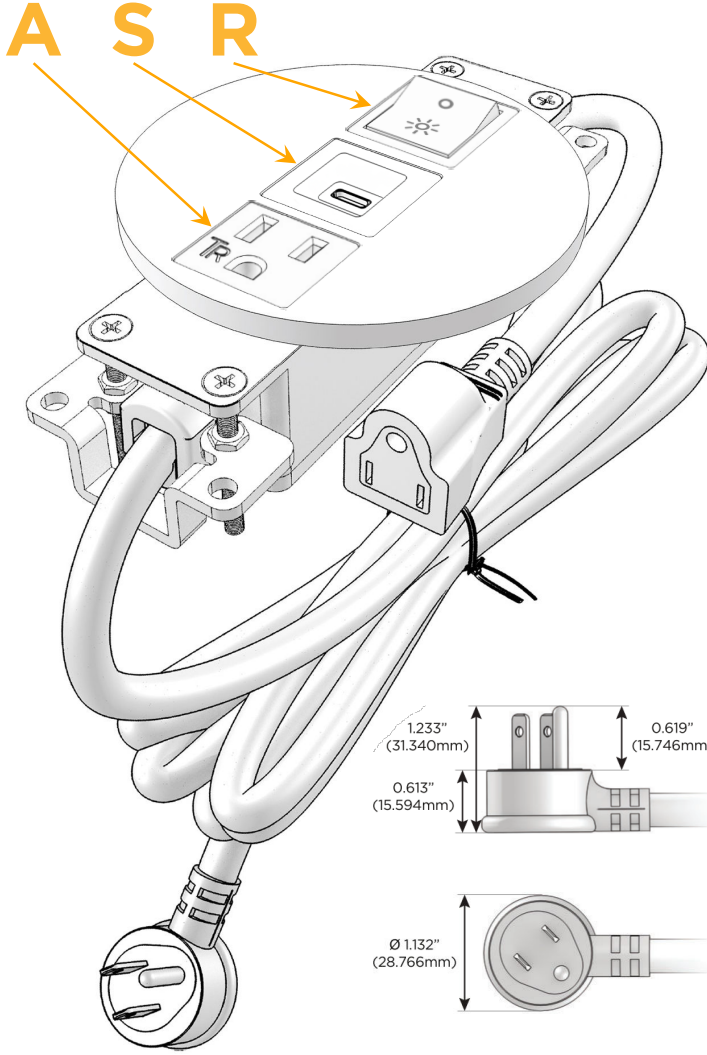

### Module/Port Options:

- A** Tamper Resistant AC Receptacle
- E** USB-A & USB-C (20W)
- M** Double USB-A (Fast Charging Ports - 18W)
- H** HDMI
- 6** CAT 6
- 12** RJ 12
- X** Switched AC
- Y** 3-Way Switch (Low Voltage)
- V** USB-C (45W High Speed Charging Port)
- S** USB-C (25W High Speed Charging Port)
- R** Switched AC (Rocker Switch)
- D** Dimmer Switch

### Plug:

Supplied with Low Profile Flat 45° Angle 120 VAC Plug

Optional Standard Straight 120 VAC Plug

Optional Straight 120 VAC Pass-through Plug

- CLEAN, COMPACT DESIGN
- STREAMLINED
- LOW PROFILE
- SIDE-EXITING CORDS
- PLUG & PLAY
- 6' AC CORD & PLUG (FLAT PLUG STANDARD)
- CUSTOMIZABLE CONFIGURATIONS AND FINISHES
- UL LISTED FOR MOUNTING IN FURNITURE
- 15A

### Modules/Ports:

- A** Tamper Resistant AC Receptacle
- S** USB-C (25W High Speed Charging Port)
- R** Switched AC (Rocker Switch)

Distributed by

Mormax Company, Inc.

8 Westchester Plaza

Elmsford, NY 10523