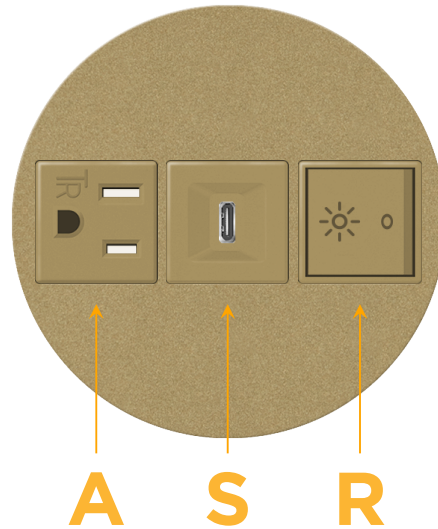

M-POWER-3T

AC POWER & DATA CONNECTIVITY SOLUTION

M-POWER-3TBZ2-ASR-BZ2RNDSB

Distributed by

Mormax Company, Inc.

8 Westchester Plaza

Elmsford, NY 10523

914-699-0101

sales@mormax.com

mormax.com

Metro Light & Power's line of power & data solutions offers sophisticated design elements combined with greater ease of installation. Streamlined and low-profile, enhanced by side-exiting cords, our outlets advance the industry with their cutting edge look and feel. We believe flexibility is key, and we provide a variety of mounting options, including the ability to mount in limited spaces. Our outlets are available in many finishes and configurations, in addition to a custom color and finish capability for our clients.

Bezel Finish: **UNICOLOR™ BRONZE (ZINC/STEEL)**

Custom Finishes Available M-POWER-3TBZ2-ASR-BZ2RNDSB

Features:

Module/Port Options:

- **A** Tamper Resistant AC Receptacle
- **E** USB-A & USB-C (20W)
- **M** Double USB-A (Fast Charging Ports - 18W)
- **H** HDMI
- **6** CAT 6
- **12** RJ 12
- **X** Switched AC
- **Y** 3-Way Switch (Low Voltage)
- **V** USB-C (45W High Speed Charging Port)
- **S** USB-C (25W High Speed Charging Port)
- **R** Switched AC (Rocker Switch)
- **D** Dimmer Switch

Plug:

Supplied with Low Profile Flat 45° Angle 120 VAC Plug

Optional Standard Straight 120 VAC Plug

Optional Straight 120 VAC Pass-through Plug

- CLEAN, COMPACT DESIGN
- STREAMLINED
- LOW PROFILE
- SIDE-EXITING CORDS
- PLUG & PLAY
- 6' AC CORD & PLUG (FLAT PLUG STANDARD)
- CUSTOMIZABLE CONFIGURATIONS AND FINISHES
- UL LISTED FOR MOUNTING IN FURNITURE
- 15A