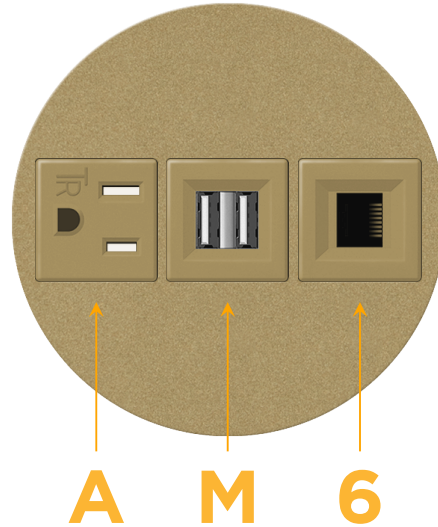

Bezel Finish: **UNICOLOR™ BRONZE (ZINC/STEEL)**

Custom Finishes Available M-POWER-3TBZ2-AM6-BZ2RNSB

Features:

Module/Port Options:

- A** Tamper Resistant AC Receptacle
- E** USB-A & USB-C (20W)
- M** Double USB-A (Fast Charging Ports - 18W)
- H** HDMI
- 6** CAT 6
- 12** RJ 12
- X** Switched AC
- Y** 3-Way Switch (Low Voltage)
- V** USB-C (45W High Speed Charging Port)
- S** USB-C (25W High Speed Charging Port)
- R** Switched AC (Rocker Switch)
- D** Dimmer Switch

Plug:

Supplied with Low Profile Flat 45° Angle 120 VAC Plug

Optional Standard Straight 120 VAC Plug

Optional Straight 120 VAC Pass-through Plug

- CLEAN, COMPACT DESIGN
- STREAMLINED
- LOW PROFILE
- SIDE-EXITING CORDS
- PLUG & PLAY
- 6' AC CORD & PLUG (FLAT PLUG STANDARD)
- CUSTOMIZABLE CONFIGURATIONS AND FINISHES
- UL LISTED FOR MOUNTING IN FURNITURE
- 15A

M-POWER-3T

AC POWER & DATA CONNECTIVITY SOLUTION

M-POWER-3TBZ2-AM6-BZ2RNSB

Specs:

Modules/Ports:

- A** Tamper Resistant AC Receptacle
- M** Double USB-A (Fast Charging Ports - 18W)
- 6** CAT 6

A M 6

Distributed by