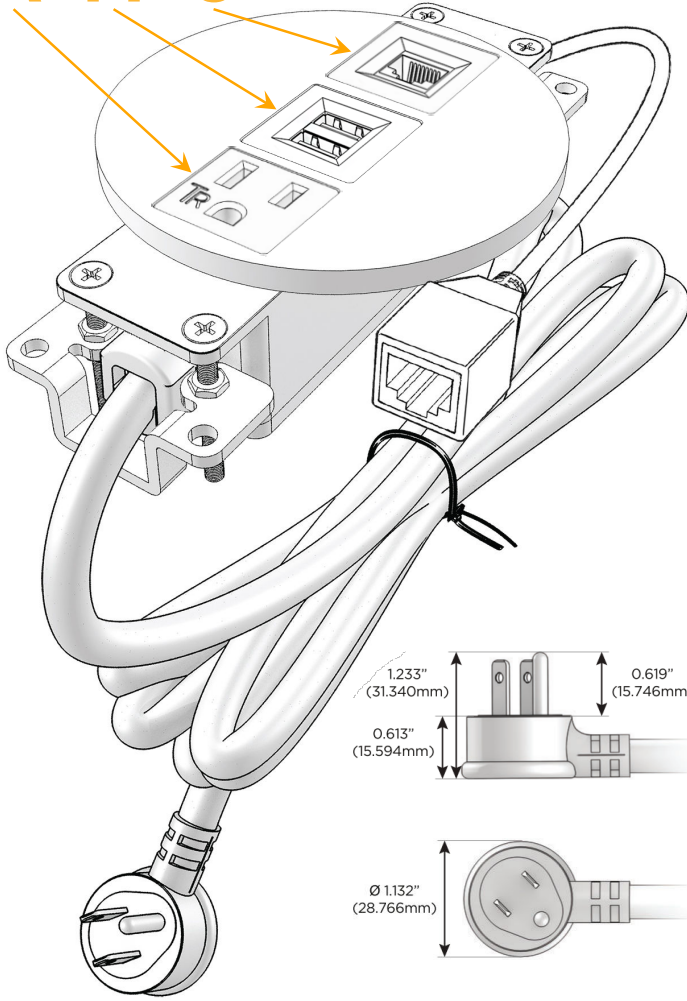

Bezel Finish: **UNICOLOR™ BRONZE (ZINC/STEEL)**

Custom Finishes Available M-POWER-3TBZ2-AM6-BZ2RNSB

Features:

Module/Port Options:

- A** Tamper Resistant AC Receptacle
- E** USB-A & USB-C (20W)
- M** Double USB-A (Fast Charging Ports - 18W)
- H** HDMI
- 6** CAT 6
- 12** RJ 12
- X** Switched AC
- Y** 3-Way Switch (Low Voltage)
- V** USB-C (45W High Speed Charging Port)
- S** USB-C (25W High Speed Charging Port)
- R** Switched AC (Rocker Switch)
- D** Dimmer Switch

Plug:

Supplied with Low Profile Flat 45° Angle 120 VAC Plug

Optional Standard Straight 120 VAC Plug

Optional Straight 120 VAC Pass-through Plug

- CLEAN, COMPACT DESIGN
- STREAMLINED
- LOW PROFILE
- SIDE-EXITING CORDS
- PLUG & PLAY
- 6' AC CORD & PLUG (FLAT PLUG STANDARD)
- CUSTOMIZABLE CONFIGURATIONS AND FINISHES
- UL LISTED FOR MOUNTING IN FURNITURE
- 15A

M-POWER-3T

AC POWER & DATA CONNECTIVITY SOLUTION

M-POWER-3TBZ2-AM6-BZ2RNSB

Specs:

Modules/Ports:

- A** Tamper Resistant AC Receptacle
- M** Double USB-A (Fast Charging Ports - 18W)
- 6** CAT 6

A M 6

Distributed by