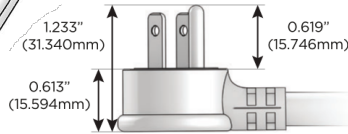

M-POWER-3T

AC POWER & DATA CONNECTIVITY SOLUTION

M-POWER-3TBZ2-AM6-BZ2RNSB

Specs:

Modules/Ports:

- A** Tamper Resistant AC Receptacle
- M** Double USB-A (Fast Charging Ports - 18W)
- 6** CAT 6

A M 6

Distributed by