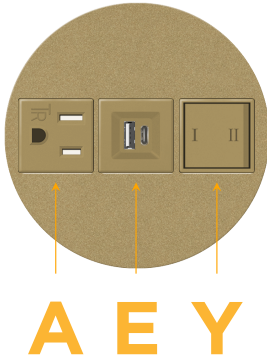

Bezel Finish: **UNICOLOR™ BRONZE (ZINC/STEEL)**

Custom Finishes Available M-POWER-3TBZ2-AEY-BZ2RNDSB(2)

Features:

Module/Port Options:

- A** Tamper Resistant AC Receptacle
- E** USB-A & USB-C (20W)
- M** Double USB-A (Fast Charging Ports - 18W)
- H** HDMI
- 6** CAT 6
- 12** RJ 12
- X** Switched AC
- Y** 3-Way Switch (Low Voltage)
- V** USB-C (45W High Speed Charging Port)
- S** USB-C (25W High Speed Charging Port)
- R** Switched AC (Rocker Switch)
- D** Dimmer Switch

Plug:

Supplied with Low Profile Flat 45° Angle 120 VAC Plug

Optional Standard Straight 120 VAC Plug

Optional Straight 120 VAC Pass-through Plug

- CLEAN, COMPACT DESIGN
- STREAMLINED
- LOW PROFILE
- SIDE-EXITING CORDS
- PLUG & PLAY
- 6' AC CORD & PLUG (FLAT PLUG STANDARD)
- CUSTOMIZABLE CONFIGURATIONS AND FINISHES
- UL LISTED FOR MOUNTING IN FURNITURE
- 15A

8 Westchester Plaza

Elmsford, NY 10523

914-699-0101

sales@mormax.com

mormax.com

Modules/Ports:

- A** Tamper Resistant AC Receptacle
- E** USB-A & USB-C (20W)
- Y** 3-Way Switch