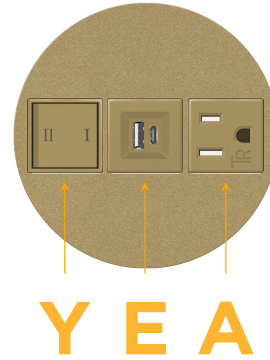

Bezel Finish: **UNICOLOR™ BRONZE (ZINC/STEEL)**

Custom Finishes Available M-POWER-3TBZ2-AEY-BZ2RNDSB(2)

Features:

Module/Port Options:

- A** Tamper Resistant AC Receptacle
- E** USB-A & USB-C (20W)
- M** Double USB-A (Fast Charging Ports - 18W)
- H** HDMI
- 6** CAT 6
- 12** RJ 12
- X** Switched AC
- Y** 3-Way Switch (Low Voltage)
- V** USB-C (45W High Speed Charging Port)
- S** USB-C (25W High Speed Charging Port)
- R** Switched AC (Rocker Switch)
- D** Dimmer Switch

Plug:

Supplied with Low Profile Flat 45° Angle 120 VAC Plug

Optional Standard Straight 120 VAC Plug

Optional Straight 120 VAC Pass-through Plug

- CLEAN, COMPACT DESIGN
- STREAMLINED
- LOW PROFILE
- SIDE-EXITING CORDS
- PLUG & PLAY
- 6' AC CORD & PLUG (FLAT PLUG STANDARD)
- CUSTOMIZABLE CONFIGURATIONS AND FINISHES
- UL LISTED FOR MOUNTING IN FURNITURE
- 15A