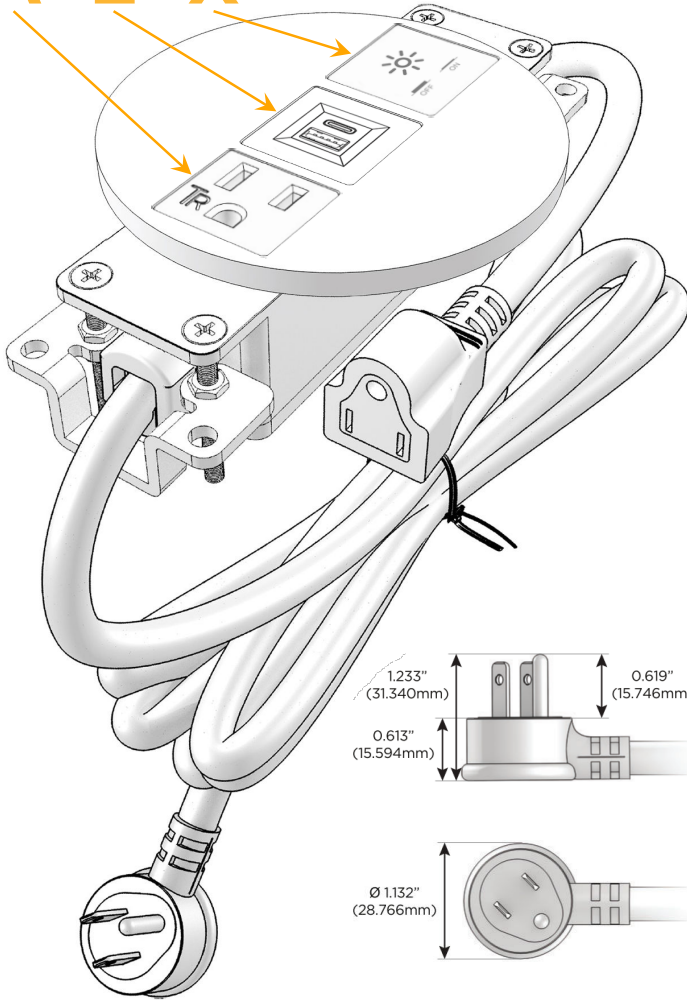

Bezel Finish: **UNICOLOR™ BRONZE (ZINC/STEEL)**

Custom Finishes Available M-POWER-3TBZ2-AEX-BZ2RNSB

Features:

Module/Port Options:

- A** Tamper Resistant AC Receptacle
- E** USB-A & USB-C (20W)
- M** Double USB-A (Fast Charging Ports - 18W)
- H** HDMI
- 6** CAT 6
- 12** RJ 12
- X** Switched AC
- Y** 3-Way Switch (Low Voltage)
- V** USB-C (45W High Speed Charging Port)
- S** USB-C (25W High Speed Charging Port)
- R** Switched AC (Rocker Switch)
- D** Dimmer Switch

Plug:

Supplied with Low Profile Flat 45° Angle 120 VAC Plug

Optional Standard Straight 120 VAC Plug

Optional Straight 120 VAC Pass-through Plug

- CLEAN, COMPACT DESIGN
- STREAMLINED
- LOW PROFILE
- SIDE-EXITING CORDS
- PLUG & PLAY
- 6' AC CORD & PLUG (FLAT PLUG STANDARD)
- CUSTOMIZABLE CONFIGURATIONS AND FINISHES
- UL LISTED FOR MOUNTING IN FURNITURE
- 15A

M-POWER-3T

AC POWER & DATA CONNECTIVITY SOLUTION

M-POWER-3TBZ2-AEX-BZ2RND5B

Specs:

Modules/Ports:

- A** Tamper Resistant AC Receptacle
- E** USB-A & USB-C (20W)
- X** Switched AC

A E X

Distributed by