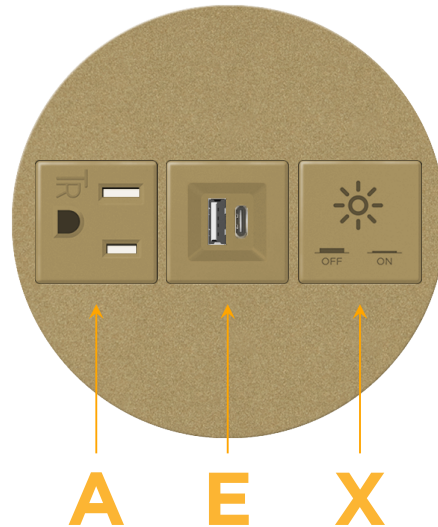

Bezel Finish: **UNICOLOR™ BRONZE (ZINC/STEEL)**

Custom Finishes Available M-POWER-3TBZ2-AEX-BZ2RNSB

Features:

Module/Port Options:

- A** Tamper Resistant AC Receptacle
- E** USB-A & USB-C (20W)
- M** Double USB-A (Fast Charging Ports - 18W)
- H** HDMI
- 6** CAT 6
- 12** RJ 12
- X** Switched AC
- Y** 3-Way Switch (Low Voltage)
- V** USB-C (45W High Speed Charging Port)
- S** USB-C (25W High Speed Charging Port)
- R** Switched AC (Rocker Switch)
- D** Dimmer Switch

Plug:

Supplied with Low Profile Flat 45° Angle 120 VAC Plug

Optional Standard Straight 120 VAC Plug

Optional Straight 120 VAC Pass-through Plug

- CLEAN, COMPACT DESIGN
- STREAMLINED
- LOW PROFILE
- SIDE-EXITING CORDS
- PLUG & PLAY
- 6' AC CORD & PLUG (FLAT PLUG STANDARD)
- CUSTOMIZABLE CONFIGURATIONS AND FINISHES
- UL LISTED FOR MOUNTING IN FURNITURE
- 15A

M-POWER-3T

AC POWER & DATA CONNECTIVITY SOLUTION

M-POWER-3TBZ2-AEX-BZ2RND5B

Specs:

Modules/Ports:

- A** Tamper Resistant AC Receptacle
- E** USB-A & USB-C (20W)
- X** Switched AC

A E X

Distributed by