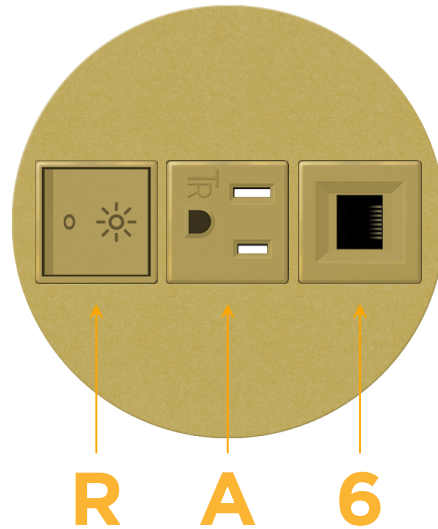

M-POWER-3T

AC POWER & DATA CONNECTIVITY SOLUTION

M-POWER-3TBR2-RA6-BR2RNSB

Distributed by

Mormax Company, Inc.

8 Westchester Plaza

Elmsford, NY 10523

914-699-0101

sales@mormax.com

mormax.com

Metro Light & Power's line of power & data solutions offers sophisticated design elements combined with greater ease of installation. Streamlined and low-profile, enhanced by side-exiting cords, our outlets advance the industry with their cutting edge look and feel. We believe flexibility is key, and we provide a variety of mounting options, including the ability to mount in limited spaces. Our outlets are available in many finishes and configurations, in addition to a custom color and finish capability for our clients.

Bezel Finish: **UNICOLOR™ BRASS (ZINC/STEEL)**

Custom Finishes Available M-POWER-3TBR2-RA6-BR2RNSB

Features:

Module/Port Options:

- **A** Tamper Resistant AC Receptacle
- **E** USB-A & USB-C (20W)
- **M** Double USB-A (Fast Charging Ports - 18W)
- **H** HDMI
- **6** CAT 6
- **12** RJ 12
- **X** Switched AC
- **Y** 3-Way Switch (Low Voltage)
- **V** USB-C (45W High Speed Charging Port)
- **S** USB-C (25W High Speed Charging Port)
- **R** Switched AC (Rocker Switch)
- **D** Dimmer Switch

Plug:

Supplied with Low Profile Flat 45° Angle 120 VAC Plug

Optional Standard Straight 120 VAC Plug

Optional Straight 120 VAC Pass-through Plug

- CLEAN, COMPACT DESIGN
- STREAMLINED
- LOW PROFILE
- SIDE-EXITING CORDS
- PLUG & PLAY
- 6' AC CORD & PLUG (FLAT PLUG STANDARD)
- CUSTOMIZABLE CONFIGURATIONS AND FINISHES
- UL LISTED FOR MOUNTING IN FURNITURE
- 15A