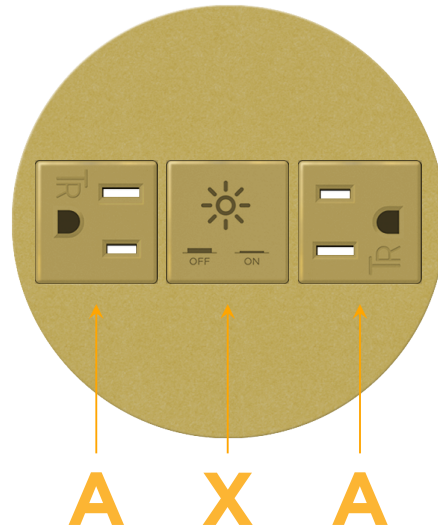

M-POWER-3T

AC POWER & DATA CONNECTIVITY SOLUTION

M-POWER-3TBR2-AXA-BR2RND5B

Distributed by

Mormax Company, Inc.

8 Westchester Plaza

Elmsford, NY 10523

914-699-0101

sales@mormax.com

mormax.com

Metro Light & Power's line of power & data solutions offers sophisticated design elements combined with greater ease of installation. Streamlined and low-profile, enhanced by side-exiting cords, our outlets advance the industry with their cutting edge look and feel. We believe flexibility is key, and we provide a variety of mounting options, including the ability to mount in limited spaces. Our outlets are available in many finishes and configurations, in addition to a custom color and finish capability for our clients.

Bezel Finish: **UNICOLOR™ BRASS (ZINC/STEEL)**

Custom Finishes Available M-POWER-3TBR2-AXA-BR2RND5B

Features:

Module/Port Options:

- **A** Tamper Resistant AC Receptacle
- **E** USB-A & USB-C (20W)
- **M** Double USB-A (Fast Charging Ports - 18W)
- **H** HDMI
- **6** CAT 6
- **12** RJ 12
- **X** Switched AC
- **Y** 3-Way Switch (Low Voltage)
- **V** USB-C (45W High Speed Charging Port)
- **S** USB-C (25W High Speed Charging Port)
- **R** Switched AC (Rocker Switch)
- **D** Dimmer Switch

Plug:

Supplied with Low Profile Flat 45° Angle 120 VAC Plug

Optional Standard Straight 120 VAC Plug

Optional Straight 120 VAC Pass-through Plug

- CLEAN, COMPACT DESIGN
- STREAMLINED
- LOW PROFILE
- SIDE-EXITING CORDS
- PLUG & PLAY
- 6' AC CORD & PLUG (FLAT PLUG STANDARD)
- CUSTOMIZABLE CONFIGURATIONS AND FINISHES
- UL LISTED FOR MOUNTING IN FURNITURE
- 15A