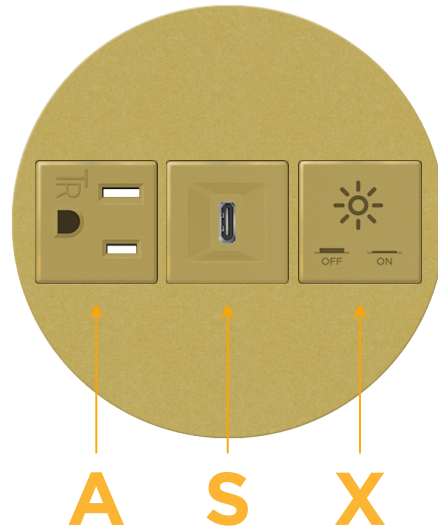

M-POWER-3T

AC POWER & DATA CONNECTIVITY SOLUTION

M-POWER-3TBR2-ASX-BR2RND5B

Distributed by

Mormax Company, Inc.

8 Westchester Plaza

Elmsford, NY 10523

914-699-0101

sales@mormax.com

mormax.com

Metro Light & Power's line of power & data solutions offers sophisticated design elements combined with greater ease of installation. Streamlined and low-profile, enhanced by side-exiting cords, our outlets advance the industry with their cutting edge look and feel. We believe flexibility is key, and we provide a variety of mounting options, including the ability to mount in limited spaces. Our outlets are available in many finishes and configurations, in addition to a custom color and finish capability for our clients.

Bezel Finish: **UNICOLOR™ BRASS (ZINC/STEEL)**

Custom Finishes Available M-POWER-3TBR2-ASX-BR2RND5B

Features:

Module/Port Options:

- **A** Tamper Resistant AC Receptacle
- **E** USB-A & USB-C (20W)
- **M** Double USB-A (Fast Charging Ports - 18W)
- **H** HDMI
- **6** CAT 6
- **12** RJ 12
- **X** Switched AC
- **Y** 3-Way Switch (Low Voltage)
- **V** USB-C (45W High Speed Charging Port)
- **S** USB-C (25W High Speed Charging Port)
- **R** Switched AC (Rocker Switch)
- **D** Dimmer Switch

Plug:

Supplied with Low Profile Flat 45° Angle 120 VAC Plug

Optional Standard Straight 120 VAC Plug

Optional Straight 120 VAC Pass-through Plug

- CLEAN, COMPACT DESIGN
- STREAMLINED
- LOW PROFILE
- SIDE-EXITING CORDS
- PLUG & PLAY
- 6' AC CORD & PLUG (FLAT PLUG STANDARD)
- CUSTOMIZABLE CONFIGURATIONS AND FINISHES
- UL LISTED FOR MOUNTING IN FURNITURE
- 15A