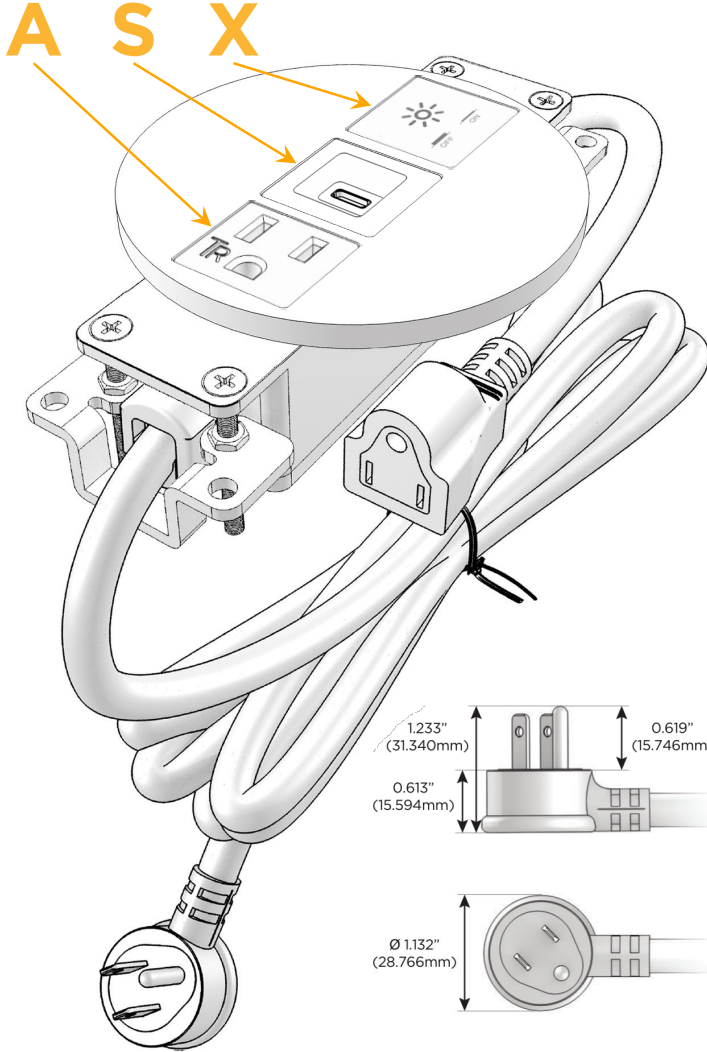

### Module/Port Options:

- A** Tamper Resistant AC Receptacle
- E** USB-A & USB-C (20W)
- M** Double USB-A (Fast Charging Ports - 18W)
- H** HDMI
- 6** CAT 6
- 12** RJ 12
- X** Switched AC
- Y** 3-Way Switch (Low Voltage)
- V** USB-C (45W High Speed Charging Port)
- S** USB-C (25W High Speed Charging Port)
- R** Switched AC (Rocker Switch)
- D** Dimmer Switch

### Plug:

Supplied with Low Profile Flat 45° Angle 120 VAC Plug

Optional Standard Straight 120 VAC Plug

Optional Straight 120 VAC Pass-through Plug

- CLEAN, COMPACT DESIGN
- STREAMLINED
- LOW PROFILE
- SIDE-EXITING CORDS
- PLUG & PLAY
- 6' AC CORD & PLUG (FLAT PLUG STANDARD)
- CUSTOMIZABLE CONFIGURATIONS AND FINISHES
- UL LISTED FOR MOUNTING IN FURNITURE
- 15A

### Modules/Ports:

- A** Tamper Resistant AC Receptacle
- S** USB-C (25W High Speed Charging Port)
- X** Switched AC

Distributed by

Mormax Company, Inc.

8 Westchester Plaza

Elmsford, NY 10523

914-699-0101

sales@mormax.com