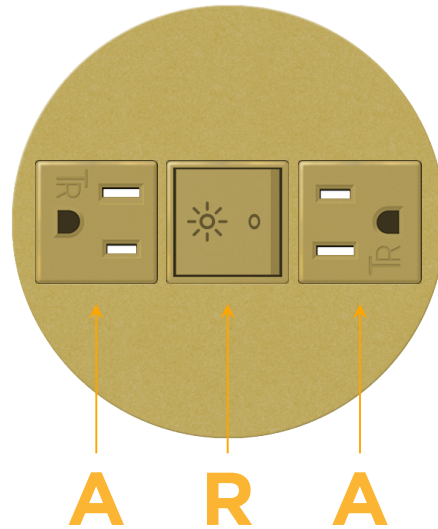

M-POWER-3T

AC POWER & DATA CONNECTIVITY SOLUTION

M-POWER-3TBR2-ARA-BR2RND5B

Distributed by

Mormax Company, Inc.

8 Westchester Plaza

Elmsford, NY 10523

914-699-0101

sales@mormax.com

mormax.com

Metro Light & Power's line of power & data solutions offers sophisticated design elements combined with greater ease of installation. Streamlined and low-profile, enhanced by side-exiting cords, our outlets advance the industry with their cutting edge look and feel. We believe flexibility is key, and we provide a variety of mounting options, including the ability to mount in limited spaces. Our outlets are available in many finishes and configurations, in addition to a custom color and finish capability for our clients.

Bezel Finish: **UNICOLOR™ BRASS (ZINC/STEEL)**

Custom Finishes Available M-POWER-3TBR2-ARA-BR2RND5B

Features:

Module/Port Options:

- **A** Tamper Resistant AC Receptacle
- **E** USB-A & USB-C (20W)
- **M** Double USB-A (Fast Charging Ports - 18W)
- **H** HDMI
- **6** CAT 6
- **12** RJ 12
- **X** Switched AC
- **Y** 3-Way Switch (Low Voltage)
- **V** USB-C (45W High Speed Charging Port)
- **S** USB-C (25W High Speed Charging Port)
- **R** Switched AC (Rocker Switch)
- **D** Dimmer Switch

Plug:

Supplied with Low Profile Flat 45° Angle 120 VAC Plug

Optional Standard Straight 120 VAC Plug

Optional Straight 120 VAC Pass-through Plug

- CLEAN, COMPACT DESIGN
- STREAMLINED
- LOW PROFILE
- SIDE-EXITING CORDS
- PLUG & PLAY
- 6' AC CORD & PLUG (FLAT PLUG STANDARD)
- CUSTOMIZABLE CONFIGURATIONS AND FINISHES
- UL LISTED FOR MOUNTING IN FURNITURE
- 15A