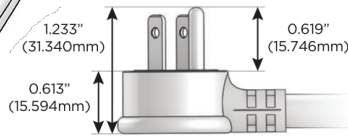

M-POWER-3T

AC POWER & DATA CONNECTIVITY SOLUTION

M-POWER-3TBR2-AM6-BR2RNSB

Specs:

Modules/Ports:

- **A** Tamper Resistant AC Receptacle
- **M** Double USB-A (Fast Charging Ports - 18W)
- **6** CAT 6

A M 6