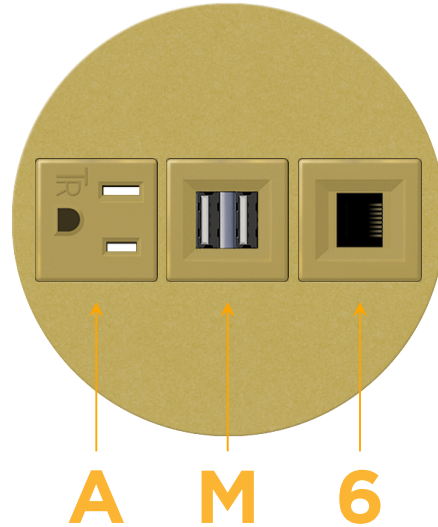

M-POWER-3T

AC POWER & DATA CONNECTIVITY SOLUTION

M-POWER-3TBR2-AM6-BR2RNSB

Distributed by

Mormax Company, Inc.

8 Westchester Plaza

Elmsford, NY 10523

914-699-0101

sales@mormax.com

mormax.com

Metro Light & Power's line of power & data solutions offers sophisticated design elements combined with greater ease of installation. Streamlined and low-profile, enhanced by side-exiting cords, our outlets advance the industry with their cutting edge look and feel. We believe flexibility is key, and we provide a variety of mounting options, including the ability to mount in limited spaces. Our outlets are available in many finishes and configurations, in addition to a custom color and finish capability for our clients.

Bezel Finish: **UNICOLOR™ BRASS (ZINC/STEEL)**

Custom Finishes Available M-POWER-3TBR2-AM6-BR2RNSB

Features:

Module/Port Options:

- **A** Tamper Resistant AC Receptacle
- **E** USB-A & USB-C (20W)
- **M** Double USB-A (Fast Charging Ports - 18W)
- **H** HDMI
- **6** CAT 6
- **12** RJ 12
- **X** Switched AC
- **Y** 3-Way Switch (Low Voltage)
- **V** USB-C (45W High Speed Charging Port)
- **S** USB-C (25W High Speed Charging Port)
- **R** Switched AC (Rocker Switch)
- **D** Dimmer Switch

Plug:

Supplied with Low Profile Flat 45° Angle 120 VAC Plug

Optional Standard Straight 120 VAC Plug

Optional Straight 120 VAC Pass-through Plug

- CLEAN, COMPACT DESIGN
- STREAMLINED
- LOW PROFILE
- SIDE-EXITING CORDS
- PLUG & PLAY
- 6' AC CORD & PLUG (FLAT PLUG STANDARD)
- CUSTOMIZABLE CONFIGURATIONS AND FINISHES
- UL LISTED FOR MOUNTING IN FURNITURE
- 15A