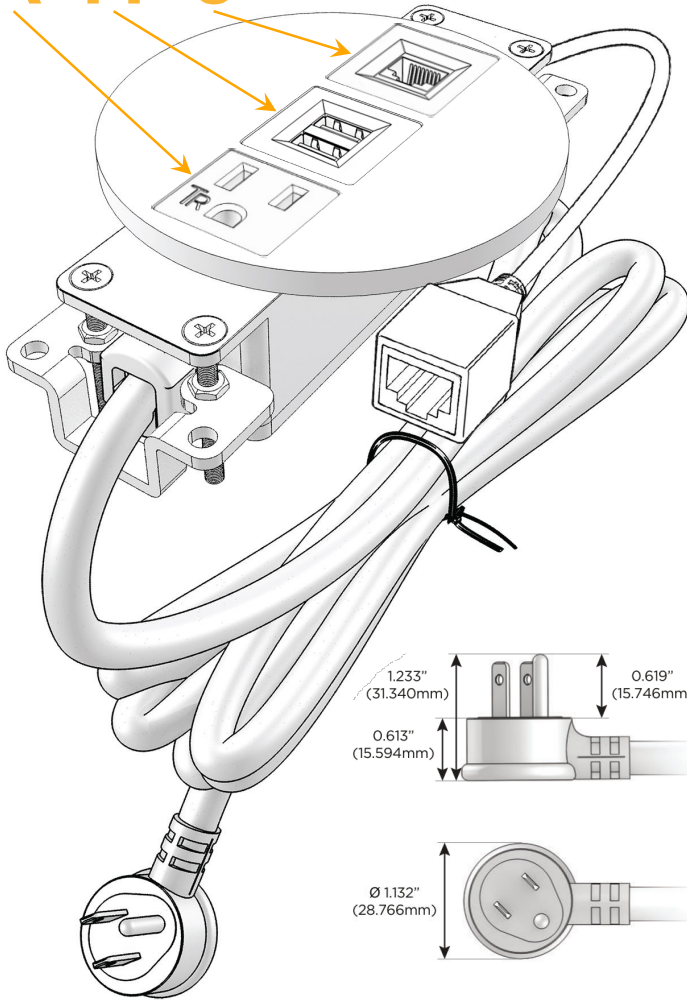

M-POWER-3T

AC POWER & DATA CONNECTIVITY SOLUTION

M-POWER-3TBR2-AM6-BR2RNSB

Specs:

Modules/Ports:

- **A** Tamper Resistant AC Receptacle
- **M** Double USB-A (Fast Charging Ports - 18W)
- **6** CAT 6

A M 6