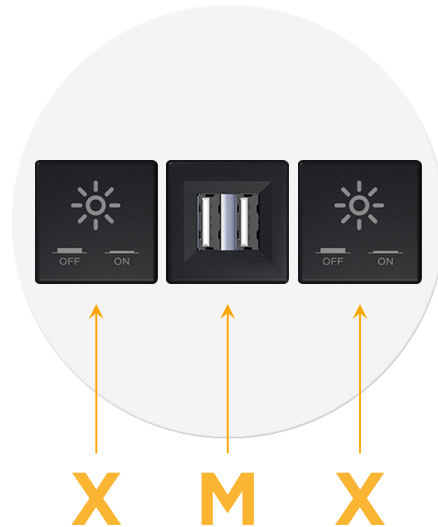

M-POWER-3T

AC POWER & DATA CONNECTIVITY SOLUTION

M-POWER-3T-XXM-WRND5B

Distributed by

Mormax Company, Inc.

8 Westchester Plaza

Elmsford, NY 10523

914-699-0101

sales@mormax.com

mormax.com

Metro Light & Power's line of power & data solutions offers sophisticated design elements combined with greater ease of installation. Streamlined and low-profile, enhanced by side-exiting cords, our outlets advance the industry with their cutting edge look and feel. We believe flexibility is key, and we provide a variety of mounting options, including the ability to mount in limited spaces. Our outlets are available in many finishes and configurations, in addition to a custom color and finish capability for our clients.

Bezel Finish: **WHITE (ZINC/STEEL)**

Custom Finishes Available M-POWER-3T-XXM-WRND5B

Features:

Module/Port Options:

- **A** Tamper Resistant AC Receptacle
- **E** USB-A & USB-C (20W)
- **M** Double USB-A (Fast Charging Ports - 18W)
- **H** HDMI
- **6** CAT 6
- **12** RJ 12
- **X** Switched AC
- **Y** 3-Way Switch (Low Voltage)
- **V** USB-C (45W High Speed Charging Port)
- **S** USB-C (25W High Speed Charging Port)
- **R** Switched AC (Rocker Switch)
- **D** Dimmer Switch

Plug:

Supplied with Low Profile Flat 45° Angle 120 VAC Plug

Optional Standard Straight 120 VAC Plug

Optional Straight 120 VAC Pass-through Plug

- CLEAN, COMPACT DESIGN
- STREAMLINED
- LOW PROFILE
- SIDE-EXITING CORDS
- PLUG & PLAY
- 6' AC CORD & PLUG (FLAT PLUG STANDARD)
- CUSTOMIZABLE CONFIGURATIONS AND FINISHES
- UL LISTED FOR MOUNTING IN FURNITURE
- 15A