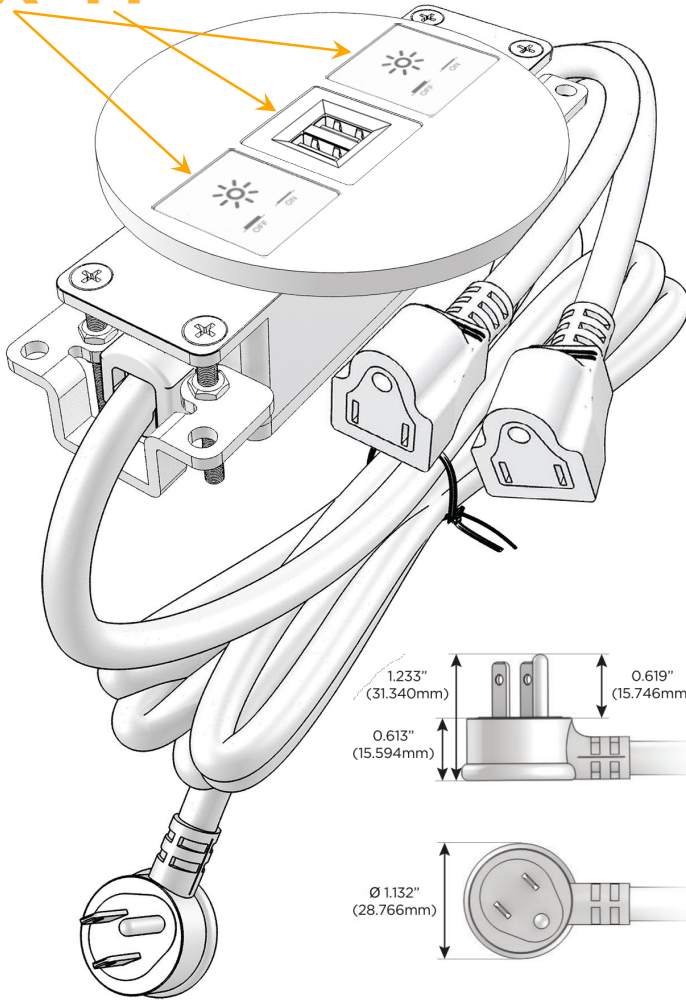

M-POWER-3T

AC POWER & DATA CONNECTIVITY SOLUTION

M-POWER-3T-XMX-WRND5B

Specs:

Modules/Ports:

- **X** Switched AC
- **M** Double USB-A (Fast Charging Ports - 18W)

Distributed by

Mormax Company, Inc.

8 Westchester Plaza

Elmsford, NY 10523

914-699-0101

sales@mormax.com

mormax.com

X M