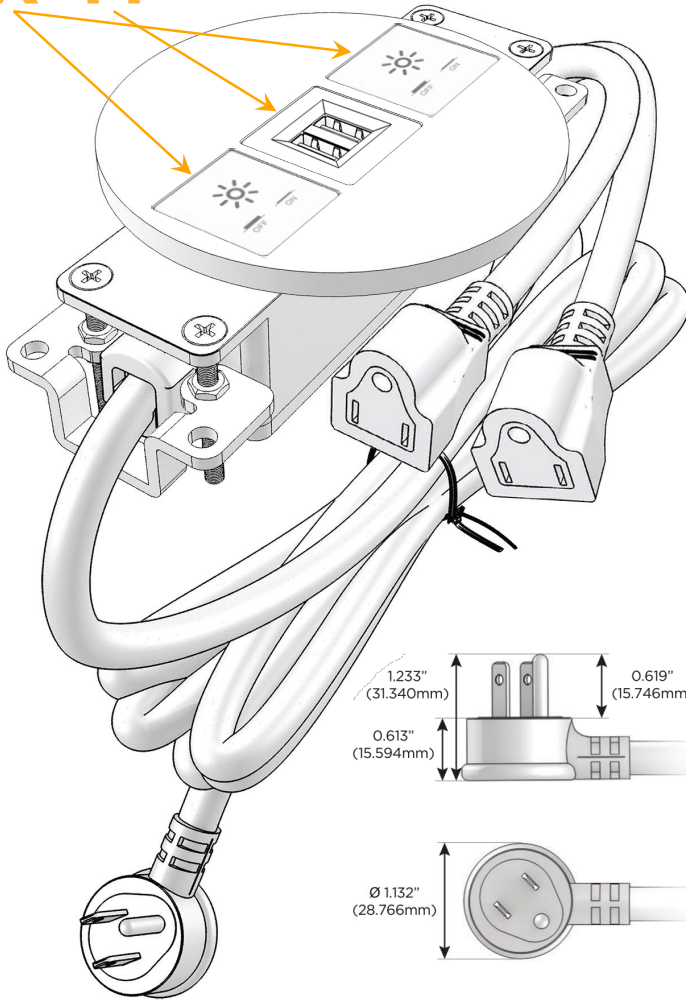

M-POWER-3T

AC POWER & DATA CONNECTIVITY SOLUTION

M-POWER-3T-XMX-BZRND8

Specs:

Modules/Ports:

X Switched AC

M Double USB-A (Fast Charging Ports - 18W)

Distributed by

Mormax Company, Inc.

8 Westchester Plaza

Elmsford, NY 10523

914-699-0101

sales@mormax.com

mormax.com

X M