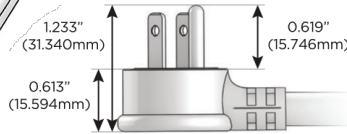

Mormax Company, Inc.

8 Westchester Plaza

Elmsford, NY 10523

914-699-0101

sales@mormax.com

mormax.com

X M