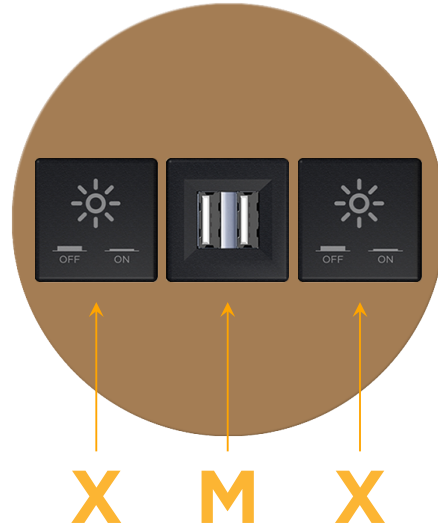

Bezel Finish: **SOLID BRONZE**

Custom Finishes Available M-POWER-3T-XXM-BZRND

Features:

Module/Port Options:

- A** Tamper Resistant AC Receptacle
- E** USB-A & USB-C (20W)
- M** Double USB-A (Fast Charging Ports - 18W)
- H** HDMI
- 6** CAT 6
- 12** RJ 12
- X** Switched AC
- Y** 3-Way Switch (Low Voltage)
- V** USB-C (45W High Speed Charging Port)
- S** USB-C (25W High Speed Charging Port)
- R** Switched AC (Rocker Switch)
- D** Dimmer Switch

Plug:

Supplied with Low Profile Flat 45° Angle 120 VAC Plug

Optional Standard Straight 120 VAC Plug

Optional Straight 120 VAC Pass-through Plug

- CLEAN, COMPACT DESIGN
- STREAMLINED
- LOW PROFILE
- SIDE-EXITING CORDS
- PLUG & PLAY
- 6' AC CORD & PLUG (FLAT PLUG STANDARD)
- CUSTOMIZABLE CONFIGURATIONS AND FINISHES
- UL LISTED FOR MOUNTING IN FURNITURE
- 15A

M-POWER-3T

AC POWER & DATA CONNECTIVITY SOLUTION

M-POWER-3T-XMX-BZRND8

Specs:

Modules/Ports:

X Switched AC

M Double USB-A (Fast Charging Ports - 18W)

Distributed by