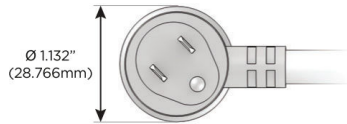

Mormax Company, Inc.

8 Westchester Plaza

Elmsford, NY 10523

914-699-0101

sales@mormax.com

mormax.com

X M