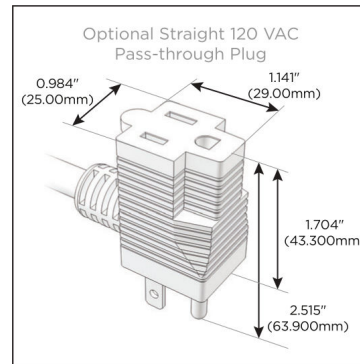

M-POWER-3T

AC POWER & DATA CONNECTIVITY SOLUTION

M-POWER-3T-XMX-BZRND8

Specs:

Modules/Ports:

X Switched AC

M Double USB-A (Fast Charging Ports - 18W)

Distributed by

Mormax Company, Inc.

8 Westchester Plaza

Elmsford, NY 10523

914-699-0101

sales@mormax.com

mormax.com

X M