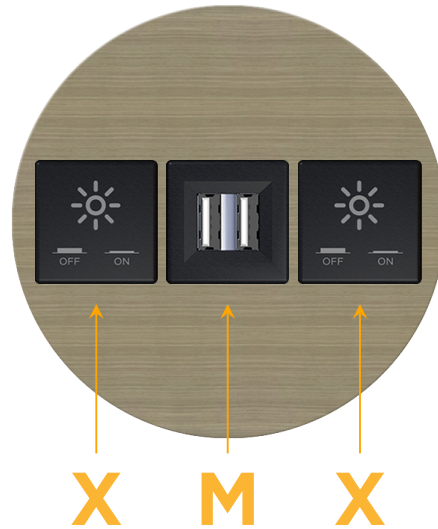

M-POWER-3T

AC POWER & DATA CONNECTIVITY SOLUTION

M-POWER-3T-XXM-BZ5ARNSB

Distributed by

Mormax Company, Inc.

8 Westchester Plaza

Elmsford, NY 10523

914-699-0101

sales@mormax.com

mormax.com

Metro Light & Power's line of power & data solutions offers sophisticated design elements combined with greater ease of installation. Streamlined and low-profile, enhanced by side-exiting cords, our outlets advance the industry with their cutting edge look and feel. We believe flexibility is key, and we provide a variety of mounting options, including the ability to mount in limited spaces. Our outlets are available in many finishes and configurations, in addition to a custom color and finish capability for our clients.

Bezel Finish: **ANTIQUED ARCHITECTURAL BRONZE (ZINC/STEEL)**

Custom Finishes Available M-POWER-3T-XXM-BZ5ARNSB

Features:

Module/Port Options:

- **A** Tamper Resistant AC Receptacle
- **E** USB-A & USB-C (20W)
- **M** Double USB-A (Fast Charging Ports - 18W)
- **H** HDMI
- **6** CAT 6
- **12** RJ 12
- **X** Switched AC
- **Y** 3-Way Switch (Low Voltage)
- **V** USB-C (45W High Speed Charging Port)
- **S** USB-C (25W High Speed Charging Port)
- **R** Switched AC (Rocker Switch)
- **D** Dimmer Switch

Plug:

Supplied with Low Profile Flat 45° Angle 120 VAC Plug

Optional Standard Straight 120 VAC Plug

Optional Straight 120 VAC Pass-through Plug

- CLEAN, COMPACT DESIGN
- STREAMLINED
- LOW PROFILE
- SIDE-EXITING CORDS
- PLUG & PLAY
- 6' AC CORD & PLUG (FLAT PLUG STANDARD)
- CUSTOMIZABLE CONFIGURATIONS AND FINISHES
- UL LISTED FOR MOUNTING IN FURNITURE
- 15A