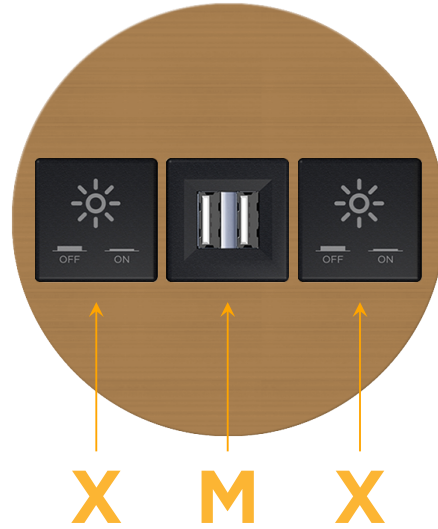

M-POWER-3T

AC POWER & DATA CONNECTIVITY SOLUTION

M-POWER-3T-XXM-BZ4RND8

Distributed by

Mormax Company, Inc.

8 Westchester Plaza

Elmsford, NY 10523

914-699-0101

sales@mormax.com

mormax.com

Metro Light & Power's line of power & data solutions offers sophisticated design elements combined with greater ease of installation. Streamlined and low-profile, enhanced by side-exiting cords, our outlets advance the industry with their cutting edge look and feel. We believe flexibility is key, and we provide a variety of mounting options, including the ability to mount in limited spaces. Our outlets are available in many finishes and configurations, in addition to a custom color and finish capability for our clients.

Bezel Finish: **SOLID BRONZE BRUSHED**

Custom Finishes Available M-POWER-3T-XXM-BZ4RND8

Features:

Module/Port Options:

- **A** Tamper Resistant AC Receptacle
- **E** USB-A & USB-C (20W)
- **M** Double USB-A (Fast Charging Ports - 18W)
- **H** HDMI
- **6** CAT 6
- **12** RJ 12
- **X** Switched AC
- **Y** 3-Way Switch (Low Voltage)
- **V** USB-C (45W High Speed Charging Port)
- **S** USB-C (25W High Speed Charging Port)
- **R** Switched AC (Rocker Switch)
- **D** Dimmer Switch

Plug:

Supplied with Low Profile Flat 45° Angle 120 VAC Plug

Optional Standard Straight 120 VAC Plug

Optional Straight 120 VAC Pass-through Plug

- CLEAN, COMPACT DESIGN
- STREAMLINED
- LOW PROFILE
- SIDE-EXITING CORDS
- PLUG & PLAY
- 6' AC CORD & PLUG (FLAT PLUG STANDARD)
- CUSTOMIZABLE CONFIGURATIONS AND FINISHES
- UL LISTED FOR MOUNTING IN FURNITURE
- 15A