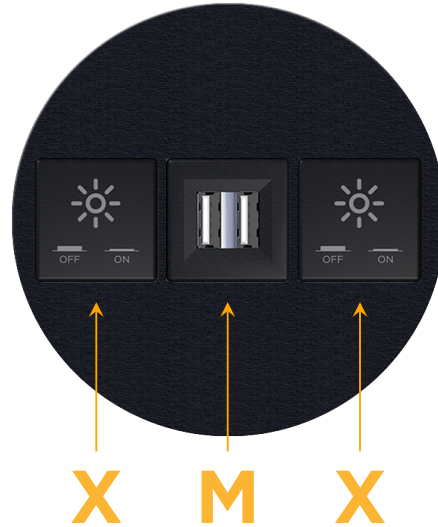

M-POWER-3T

AC POWER & DATA CONNECTIVITY SOLUTION

M-POWER-3T-XXM-BRND5B

Distributed by

Mormax Company, Inc.

8 Westchester Plaza

Elmsford, NY 10523

914-699-0101

sales@mormax.com

mormax.com

Metro Light & Power's line of power & data solutions offers sophisticated design elements combined with greater ease of installation. Streamlined and low-profile, enhanced by side-exiting cords, our outlets advance the industry with their cutting edge look and feel. We believe flexibility is key, and we provide a variety of mounting options, including the ability to mount in limited spaces. Our outlets are available in many finishes and configurations, in addition to a custom color and finish capability for our clients.

Bezel Finish: **BLACK (ZINC/STEEL)**

Custom Finishes Available M-POWER-3T-XXM-BRND5B

Features:

Module/Port Options:

- **A** Tamper Resistant AC Receptacle
- **E** USB-A & USB-C (20W)
- **M** Double USB-A (Fast Charging Ports - 18W)
- **H** HDMI
- **6** CAT 6
- **12** RJ 12
- **X** Switched AC
- **Y** 3-Way Switch (Low Voltage)
- **V** USB-C (45W High Speed Charging Port)
- **S** USB-C (25W High Speed Charging Port)
- **R** Switched AC (Rocker Switch)
- **D** Dimmer Switch

Plug:

Supplied with Low Profile Flat 45° Angle 120 VAC Plug

Optional Standard Straight 120 VAC Plug

Optional Straight 120 VAC Pass-through Plug

- CLEAN, COMPACT DESIGN
- STREAMLINED
- LOW PROFILE
- SIDE-EXITING CORDS
- PLUG & PLAY
- 6' AC CORD & PLUG (FLAT PLUG STANDARD)
- CUSTOMIZABLE CONFIGURATIONS AND FINISHES
- UL LISTED FOR MOUNTING IN FURNITURE
- 15A