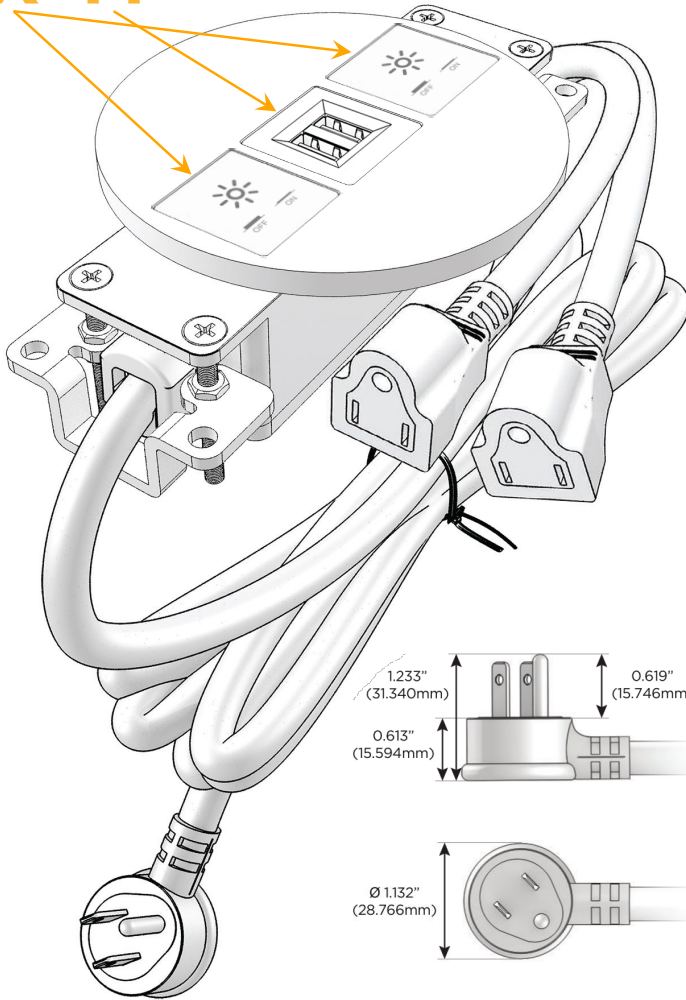

M-POWER-3T

AC POWER & DATA CONNECTIVITY SOLUTION

M-POWER-3T-XMX-BRND5B

Specs:

Modules/Ports:

X Switched AC

M Double USB-A (Fast Charging Ports - 18W)

Distributed by

Mormax Company, Inc.

8 Westchester Plaza

Elmsford, NY 10523

914-699-0101

sales@mormax.com

mormax.com

X M