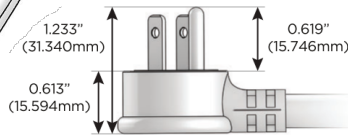

Mormax Company, Inc.

8 Westchester Plaza

Elmsford, NY 10523

914-699-0101

sales@mormax.com

mormax.com

X M