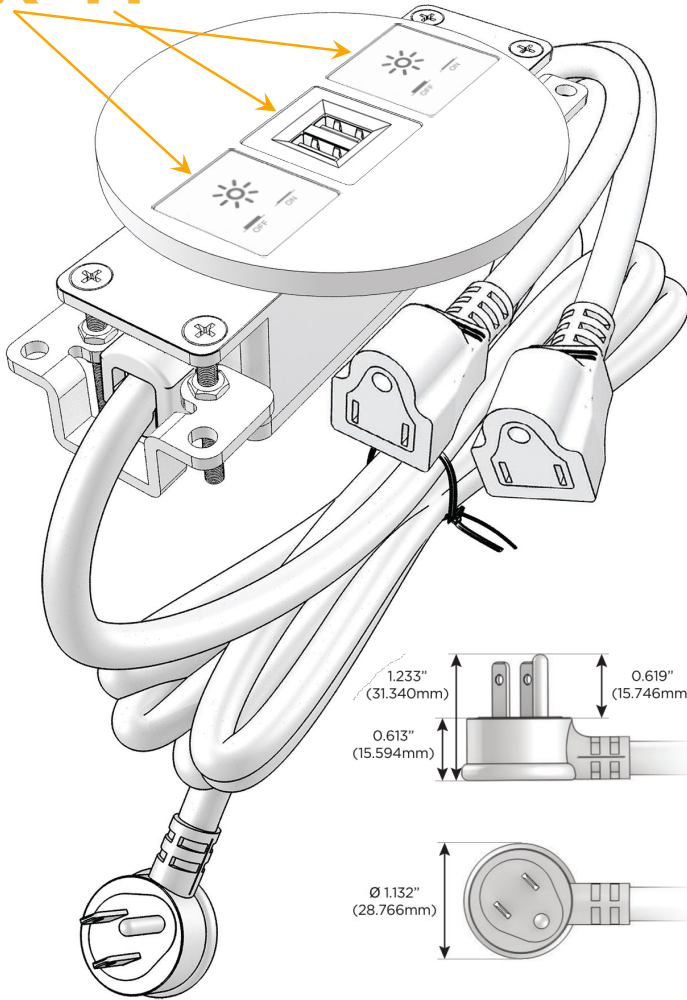

M-POWER-3T

AC POWER & DATA CONNECTIVITY SOLUTION

M-POWER-3T-XMX-BR4RND8

Specs:

Modules/Ports:

- **X** Switched AC
- **M** Double USB-A (Fast Charging Ports - 18W)

Distributed by

Mormax Company, Inc.

8 Westchester Plaza

Elmsford, NY 10523

914-699-0101

sales@mormax.com

mormax.com

X M