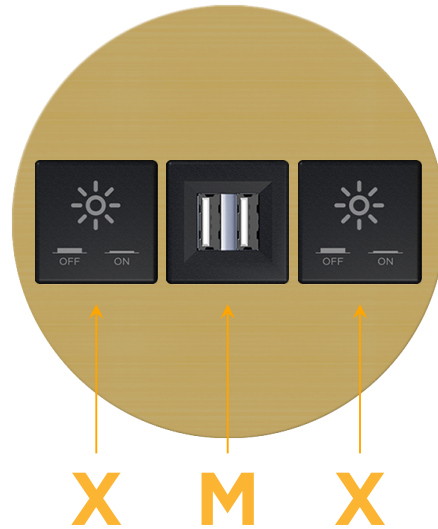

M-POWER-3T

AC POWER & DATA CONNECTIVITY SOLUTION

M-POWER-3T-XXM-BR4RND

Distributed by

Mormax Company, Inc.

8 Westchester Plaza

Elmsford, NY 10523

914-699-0101

sales@mormax.com

mormax.com

Metro Light & Power's line of power & data solutions offers sophisticated design elements combined with greater ease of installation. Streamlined and low-profile, enhanced by side-exiting cords, our outlets advance the industry with their cutting edge look and feel. We believe flexibility is key, and we provide a variety of mounting options, including the ability to mount in limited spaces. Our outlets are available in many finishes and configurations, in addition to a custom color and finish capability for our clients.

Bezel Finish: **SOLID BRASS BRUSHED**

Custom Finishes Available M-POWER-3T-XXM-BR4RND

Features:

Module/Port Options:

- A Tamper Resistant AC Receptacle
- E USB-A & USB-C (20W)
- M Double USB-A (Fast Charging Ports - 18W)
- H HDMI
- 6 CAT 6
- 12 RJ 12
- X Switched AC
- Y 3-Way Switch (Low Voltage)
- V USB-C (45W High Speed Charging Port)
- S USB-C (25W High Speed Charging Port)
- R Switched AC (Rocker Switch)
- D Dimmer Switch

Plug:

Supplied with Low Profile Flat 45° Angle 120 VAC Plug

Optional Standard Straight 120 VAC Plug

Optional Straight 120 VAC Pass-through Plug

- CLEAN, COMPACT DESIGN
- STREAMLINED
- LOW PROFILE
- SIDE-EXITING CORDS
- PLUG & PLAY
- 6' AC CORD & PLUG (FLAT PLUG STANDARD)
- CUSTOMIZABLE CONFIGURATIONS AND FINISHES
- UL LISTED FOR MOUNTING IN FURNITURE
- 15A