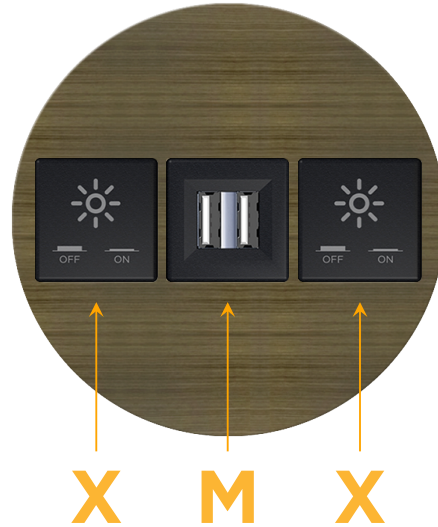

M-POWER-3T

AC POWER & DATA CONNECTIVITY SOLUTION

M-POWER-3T-XXM-APRND5B

Distributed by

Mormax Company, Inc.

8 Westchester Plaza

Elmsford, NY 10523

914-699-0101

sales@mormax.com

mormax.com

Metro Light & Power's line of power & data solutions offers sophisticated design elements combined with greater ease of installation. Streamlined and low-profile, enhanced by side-exiting cords, our outlets advance the industry with their cutting edge look and feel. We believe flexibility is key, and we provide a variety of mounting options, including the ability to mount in limited spaces. Our outlets are available in many finishes and configurations, in addition to a custom color and finish capability for our clients.

Bezel Finish: **SPECIAL ANTIQUE BRONZE (ZINC/STEEL)**

Custom Finishes Available M-POWER-3T-XXM-APRND5B

Features:

Module/Port Options:

- **A** Tamper Resistant AC Receptacle
- **E** USB-A & USB-C (20W)
- **M** Double USB-A (Fast Charging Ports - 18W)
- **H** HDMI
- **6** CAT 6
- **12** RJ 12
- **X** Switched AC
- **Y** 3-Way Switch (Low Voltage)
- **V** USB-C (45W High Speed Charging Port)
- **S** USB-C (25W High Speed Charging Port)
- **R** Switched AC (Rocker Switch)
- **D** Dimmer Switch

Plug:

Supplied with Low Profile Flat 45° Angle 120 VAC Plug

Optional Standard Straight 120 VAC Plug

Optional Straight 120 VAC Pass-through Plug

- CLEAN, COMPACT DESIGN
- STREAMLINED
- LOW PROFILE
- SIDE-EXITING CORDS
- PLUG & PLAY
- 6' AC CORD & PLUG (FLAT PLUG STANDARD)
- CUSTOMIZABLE CONFIGURATIONS AND FINISHES
- UL LISTED FOR MOUNTING IN FURNITURE
- 15A