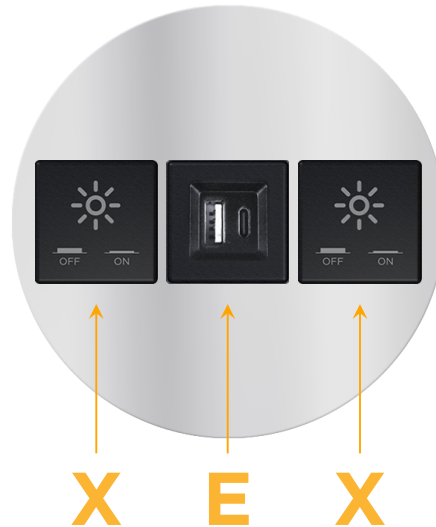

Bezel Finish: **STAINLESS STEEL MIRROR FINISH**

Custom Finishes Available M-POWER-3T-XEX-SS8RNDB

Features:

Module/Port Options:

- A Tamper Resistant AC Receptacle
- E USB-A & USB-C (20W)
- M Double USB-A (Fast Charging Ports - 18W)
- H HDMI
- 6 CAT 6
- 12 RJ 12
- X Switched AC
- Y 3-Way Switch (Low Voltage)
- V USB-C (45W High Speed Charging Port)
- S USB-C (25W High Speed Charging Port)
- R Switched AC (Rocker Switch)
- D Dimmer Switch

Plug:

Supplied with Low Profile Flat 45° Angle 120 VAC Plug

Optional Standard Straight 120 VAC Plug

Optional Straight 120 VAC Pass-through Plug

- CLEAN, COMPACT DESIGN
- STREAMLINED
- LOW PROFILE
- SIDE-EXITING CORDS
- PLUG & PLAY
- 6' AC CORD & PLUG (FLAT PLUG STANDARD)
- CUSTOMIZABLE CONFIGURATIONS AND FINISHES
- UL LISTED FOR MOUNTING IN FURNITURE
- 15A

M-POWER-3T

AC POWER & DATA CONNECTIVITY SOLUTION

M-POWER-3T-XEX-SS8RNDB

Specs:

Modules/Ports:

X Switched AC

E USB-A & USB-C (20W)

Distributed by