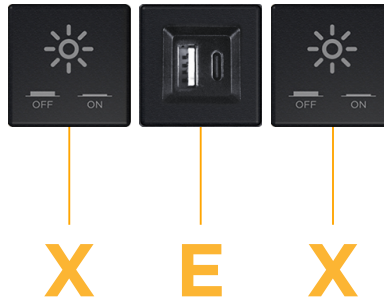

M-POWER-3T

AC POWER & DATA CONNECTIVITY SOLUTION

M-POWER-3T-XEX-SS4RNDB

Distributed by

Mormax Company, Inc.

8 Westchester Plaza

Elmsford, NY 10523

914-699-0101

sales@mormax.com

mormax.com

Metro Light & Power's line of power & data solutions offers sophisticated design elements combined with greater ease of installation. Streamlined and low-profile, enhanced by side-exiting cords, our outlets advance the industry with their cutting edge look and feel. We believe flexibility is key, and we provide a variety of mounting options, including the ability to mount in limited spaces. Our outlets are available in many finishes and configurations, in addition to a custom color and finish capability for our clients.

Bezel Finish: **BRUSHED STAINLESS (ABS)**

Custom Finishes Available M-POWER-3T-XEX-SS4RNDB

Features:

Module/Port Options:

- **A** Tamper Resistant AC Receptacle
- **E** USB-A & USB-C (20W)
- **M** Double USB-A (Fast Charging Ports - 18W)
- **H** HDMI
- **6** CAT 6
- **12** RJ 12
- **X** Switched AC
- **Y** 3-Way Switch (Low Voltage)
- **V** USB-C (45W High Speed Charging Port)
- **S** USB-C (25W High Speed Charging Port)
- **R** Switched AC (Rocker Switch)
- **D** Dimmer Switch

Plug:

Supplied with Low Profile Flat 45° Angle 120 VAC Plug

Optional Standard Straight 120 VAC Plug

Optional Straight 120 VAC Pass-through Plug

- CLEAN, COMPACT DESIGN
- STREAMLINED
- LOW PROFILE
- SIDE-EXITING CORDS
- PLUG & PLAY
- 6' AC CORD & PLUG (FLAT PLUG STANDARD)
- CUSTOMIZABLE CONFIGURATIONS AND FINISHES
- UL LISTED FOR MOUNTING IN FURNITURE
- 15A