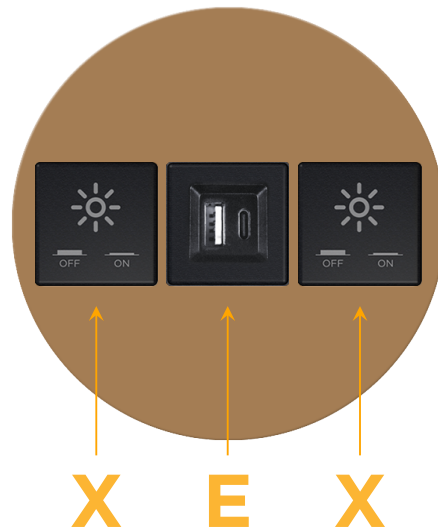

Bezel Finish: **SOLID BRONZE**

Custom Finishes Available M-POWER-3T-XEX-BZRND8

Features:

Module/Port Options:

- A Tamper Resistant AC Receptacle
- E USB-A & USB-C (20W)
- M Double USB-A (Fast Charging Ports - 18W)
- H HDMI
- 6 CAT 6
- 12 RJ 12
- X Switched AC
- Y 3-Way Switch (Low Voltage)
- V USB-C (45W High Speed Charging Port)
- S USB-C (25W High Speed Charging Port)
- R Switched AC (Rocker Switch)
- D Dimmer Switch

Plug:

Supplied with Low Profile Flat 45° Angle 120 VAC Plug

Optional Standard Straight 120 VAC Plug

Optional Straight 120 VAC Pass-through Plug

- CLEAN, COMPACT DESIGN
- STREAMLINED
- LOW PROFILE
- SIDE-EXITING CORDS
- PLUG & PLAY
- 6' AC CORD & PLUG (FLAT PLUG STANDARD)
- CUSTOMIZABLE CONFIGURATIONS AND FINISHES
- UL LISTED FOR MOUNTING IN FURNITURE
- 15A

M-POWER-3T

AC POWER & DATA CONNECTIVITY SOLUTION

M-POWER-3T-XEX-BZRNDB

Specs:

Modules/Ports:

X Switched AC

E USB-A & USB-C (20W)

Distributed by