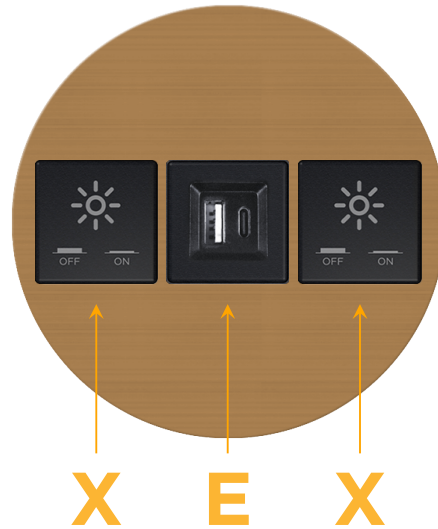

M-POWER-3T

AC POWER & DATA CONNECTIVITY SOLUTION

M-POWER-3T-XEX-BZ4RND8

Distributed by

Mormax Company, Inc.

8 Westchester Plaza

Elmsford, NY 10523

914-699-0101

sales@mormax.com

mormax.com

Metro Light & Power's line of power & data solutions offers sophisticated design elements combined with greater ease of installation. Streamlined and low-profile, enhanced by side-exiting cords, our outlets advance the industry with their cutting edge look and feel. We believe flexibility is key, and we provide a variety of mounting options, including the ability to mount in limited spaces. Our outlets are available in many finishes and configurations, in addition to a custom color and finish capability for our clients.

Bezel Finish: **SOLID BRONZE BRUSHED**

Custom Finishes Available M-POWER-3T-XEX-BZ4RND8

Features:

Module/Port Options:

- **A** Tamper Resistant AC Receptacle
- **E** USB-A & USB-C (20W)
- **M** Double USB-A (Fast Charging Ports - 18W)
- **H** HDMI
- **6** CAT 6
- **12** RJ 12
- **X** Switched AC
- **Y** 3-Way Switch (Low Voltage)
- **V** USB-C (45W High Speed Charging Port)
- **S** USB-C (25W High Speed Charging Port)
- **R** Switched AC (Rocker Switch)
- **D** Dimmer Switch

Plug:

Supplied with Low Profile Flat 45° Angle 120 VAC Plug

Optional Standard Straight 120 VAC Plug

Optional Straight 120 VAC Pass-through Plug

- CLEAN, COMPACT DESIGN
- STREAMLINED
- LOW PROFILE
- SIDE-EXITING CORDS
- PLUG & PLAY
- 6' AC CORD & PLUG (FLAT PLUG STANDARD)
- CUSTOMIZABLE CONFIGURATIONS AND FINISHES
- UL LISTED FOR MOUNTING IN FURNITURE
- 15A