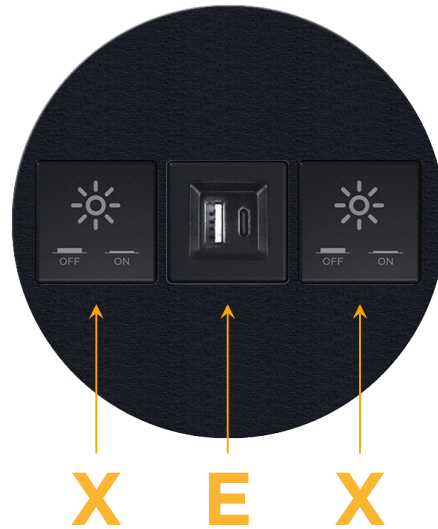

M-POWER-3T

AC POWER & DATA CONNECTIVITY SOLUTION

M-POWER-3T-XEX-BRNSB

Distributed by

Mormax Company, Inc.

8 Westchester Plaza

Elmsford, NY 10523

914-699-0101

sales@mormax.com

mormax.com

Metro Light & Power's line of power & data solutions offers sophisticated design elements combined with greater ease of installation. Streamlined and low-profile, enhanced by side-exiting cords, our outlets advance the industry with their cutting edge look and feel. We believe flexibility is key, and we provide a variety of mounting options, including the ability to mount in limited spaces. Our outlets are available in many finishes and configurations, in addition to a custom color and finish capability for our clients.

Bezel Finish: **BLACK (ZINC/STEEL)**

Custom Finishes Available M-POWER-3T-XEX-BRNSB

Features:

Module/Port Options:

- **A** Tamper Resistant AC Receptacle
- **E** USB-A & USB-C (20W)
- **M** Double USB-A (Fast Charging Ports - 18W)
- **H** HDMI
- **6** CAT 6
- **12** RJ 12
- **X** Switched AC
- **Y** 3-Way Switch (Low Voltage)
- **V** USB-C (45W High Speed Charging Port)
- **S** USB-C (25W High Speed Charging Port)
- **R** Switched AC (Rocker Switch)
- **D** Dimmer Switch

Plug:

Supplied with Low Profile Flat 45° Angle 120 VAC Plug

Optional Standard Straight 120 VAC Plug

Optional Straight 120 VAC Pass-through Plug

- CLEAN, COMPACT DESIGN
- STREAMLINED
- LOW PROFILE
- SIDE-EXITING CORDS
- PLUG & PLAY
- 6' AC CORD & PLUG (FLAT PLUG STANDARD)
- CUSTOMIZABLE CONFIGURATIONS AND FINISHES
- UL LISTED FOR MOUNTING IN FURNITURE
- 15A