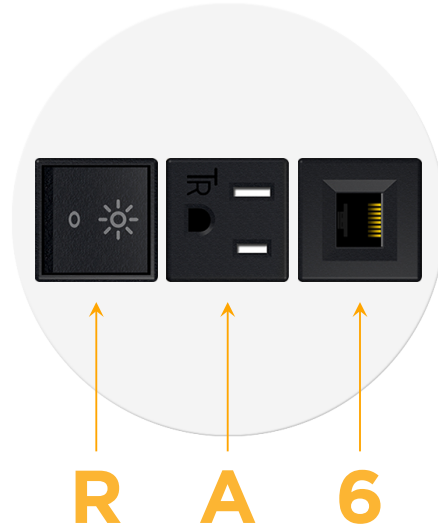

M-POWER-3T

AC POWER & DATA CONNECTIVITY SOLUTION

M-POWER-3T-RA6-WRNSB

Distributed by

Mormax Company, Inc.

8 Westchester Plaza

Elmsford, NY 10523

914-699-0101

sales@mormax.com

mormax.com

Metro Light & Power's line of power & data solutions offers sophisticated design elements combined with greater ease of installation. Streamlined and low-profile, enhanced by side-exiting cords, our outlets advance the industry with their cutting edge look and feel. We believe flexibility is key, and we provide a variety of mounting options, including the ability to mount in limited spaces. Our outlets are available in many finishes and configurations, in addition to a custom color and finish capability for our clients.

Bezel Finish: **WHITE (ZINC/STEEL)**

Custom Finishes Available M-POWER-3T-RA6-WRNSB

Features:

Module/Port Options:

- **A** Tamper Resistant AC Receptacle
- **E** USB-A & USB-C (20W)
- **M** Double USB-A (Fast Charging Ports - 18W)
- **H** HDMI
- **6** CAT 6
- **12** RJ 12
- **X** Switched AC
- **Y** 3-Way Switch (Low Voltage)
- **V** USB-C (45W High Speed Charging Port)
- **S** USB-C (25W High Speed Charging Port)
- **R** Switched AC (Rocker Switch)
- **D** Dimmer Switch

Plug:

Supplied with Low Profile Flat 45° Angle 120 VAC Plug

Optional Standard Straight 120 VAC Plug

Optional Straight 120 VAC Pass-through Plug

- CLEAN, COMPACT DESIGN
- STREAMLINED
- LOW PROFILE
- SIDE-EXITING CORDS
- PLUG & PLAY
- 6' AC CORD & PLUG (FLAT PLUG STANDARD)
- CUSTOMIZABLE CONFIGURATIONS AND FINISHES
- UL LISTED FOR MOUNTING IN FURNITURE
- 15A