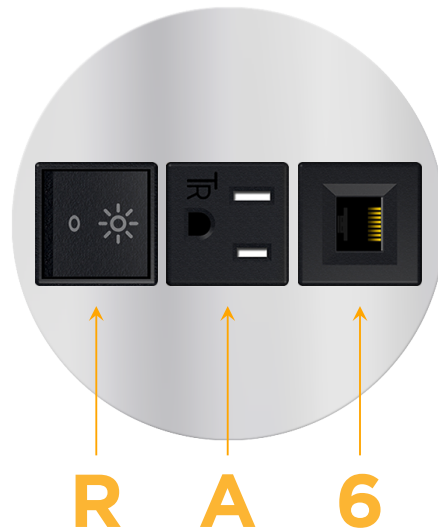

Bezel Finish: **STAINLESS STEEL MIRROR FINISH**

Custom Finishes Available M-POWER-3T-RA6-SS8RNDB

Features:

Module/Port Options:

- A** Tamper Resistant AC Receptacle
- E** USB-A & USB-C (20W)
- M** Double USB-A (Fast Charging Ports - 18W)
- H** HDMI
- 6** CAT 6
- 12** RJ 12
- X** Switched AC
- Y** 3-Way Switch (Low Voltage)
- V** USB-C (45W High Speed Charging Port)
- S** USB-C (25W High Speed Charging Port)
- R** Switched AC (Rocker Switch)
- D** Dimmer Switch

Plug:

Supplied with Low Profile Flat 45° Angle 120 VAC Plug

Optional Standard Straight 120 VAC Plug

Optional Straight 120 VAC Pass-through Plug

- CLEAN, COMPACT DESIGN
- STREAMLINED
- LOW PROFILE
- SIDE-EXITING CORDS
- PLUG & PLAY
- 6' AC CORD & PLUG (FLAT PLUG STANDARD)
- CUSTOMIZABLE CONFIGURATIONS AND FINISHES
- UL LISTED FOR MOUNTING IN FURNITURE
- 15A

M-POWER-3T

AC POWER & DATA CONNECTIVITY SOLUTION

M-POWER-3T-RA6-SS8RND8

Specs:

Modules/Ports:

- R** Switched AC (Rocker Switch)
- A** Tamper Resistant AC Receptacle
- 6** CAT 6

Distributed by

Mormax Company, Inc.