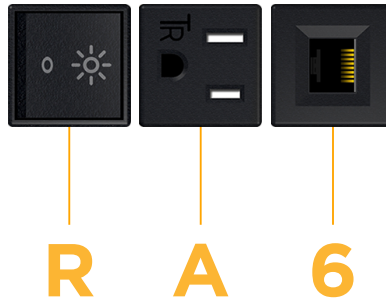

M-POWER-3T

AC POWER & DATA CONNECTIVITY SOLUTION

M-POWER-3T-RA6-SS4RNDB

Distributed by

Mormax Company, Inc.

8 Westchester Plaza

Elmsford, NY 10523

914-699-0101

sales@mormax.com

mormax.com

Metro Light & Power's line of power & data solutions offers sophisticated design elements combined with greater ease of installation. Streamlined and low-profile, enhanced by side-exiting cords, our outlets advance the industry with their cutting edge look and feel. We believe flexibility is key, and we provide a variety of mounting options, including the ability to mount in limited spaces. Our outlets are available in many finishes and configurations, in addition to a custom color and finish capability for our clients.

Bezel Finish: **BRUSHED STAINLESS (ABS)**

Custom Finishes Available M-POWER-3T-RA6-SS4RNDB

Features:

Module/Port Options:

- **A** Tamper Resistant AC Receptacle
- **E** USB-A & USB-C (20W)
- **M** Double USB-A (Fast Charging Ports - 18W)
- **H** HDMI
- **6** CAT 6
- **12** RJ 12
- **X** Switched AC
- **Y** 3-Way Switch (Low Voltage)
- **V** USB-C (45W High Speed Charging Port)
- **S** USB-C (25W High Speed Charging Port)
- **R** Switched AC (Rocker Switch)
- **D** Dimmer Switch

Plug:

Supplied with Low Profile Flat 45° Angle 120 VAC Plug

Optional Standard Straight 120 VAC Plug

Optional Straight 120 VAC Pass-through Plug

- CLEAN, COMPACT DESIGN
- STREAMLINED
- LOW PROFILE
- SIDE-EXITING CORDS
- PLUG & PLAY
- 6' AC CORD & PLUG (FLAT PLUG STANDARD)
- CUSTOMIZABLE CONFIGURATIONS AND FINISHES
- UL LISTED FOR MOUNTING IN FURNITURE
- 15A