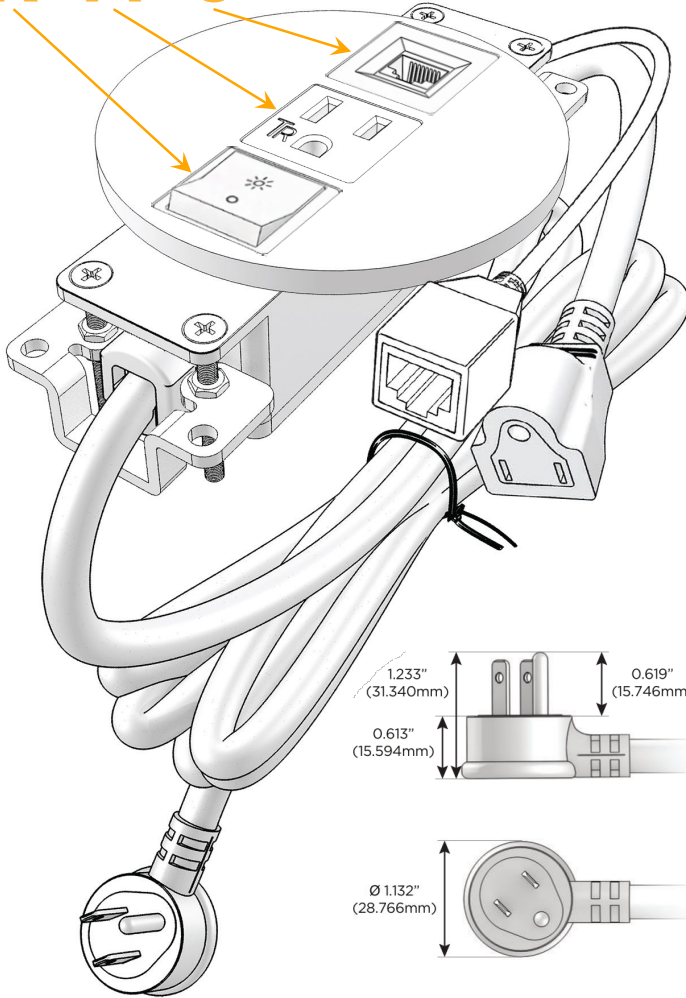

M-POWER-3T

AC POWER & DATA CONNECTIVITY SOLUTION

M-POWER-3T-RA6-SS4RND

Specs:

Modules/Ports:

- **R** Switched AC (Rocker Switch)
- **A** Tamper Resistant AC Receptacle
- **6** CAT 6

Distributed by

Mormax Company, Inc.

8 Westchester Plaza

Elmsford, NY 10523

914-699-0101

sales@mormax.com

mormax.com

R A 6