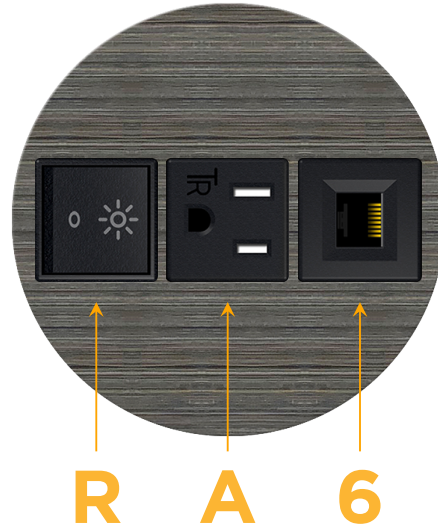

Bezel Finish: **GUNMETAL (ZINC/STEEL)**

Custom Finishes Available M-POWER-3T-RA6-S3RND5B

Features:

Module/Port Options:

- A** Tamper Resistant AC Receptacle
- E** USB-A & USB-C (20W)
- M** Double USB-A (Fast Charging Ports - 18W)
- H** HDMI
- 6** CAT 6
- 12** RJ 12
- X** Switched AC
- Y** 3-Way Switch (Low Voltage)
- V** USB-C (45W High Speed Charging Port)
- S** USB-C (25W High Speed Charging Port)
- R** Switched AC (Rocker Switch)
- D** Dimmer Switch

Plug:

Supplied with Low Profile Flat 45° Angle 120 VAC Plug

Optional Standard Straight 120 VAC Plug

Optional Straight 120 VAC Pass-through Plug

- CLEAN, COMPACT DESIGN
- STREAMLINED
- LOW PROFILE
- SIDE-EXITING CORDS
- PLUG & PLAY
- 6' AC CORD & PLUG (FLAT PLUG STANDARD)
- CUSTOMIZABLE CONFIGURATIONS AND FINISHES
- UL LISTED FOR MOUNTING IN FURNITURE
- 15A

M-POWER-3T

AC POWER & DATA CONNECTIVITY SOLUTION

M-POWER-3T-RA6-S3RNDSB

Specs:

Modules/Ports:

- R** Switched AC (Rocker Switch)
- A** Tamper Resistant AC Receptacle
- 6** CAT 6

Distributed by

Mormax Company, Inc.