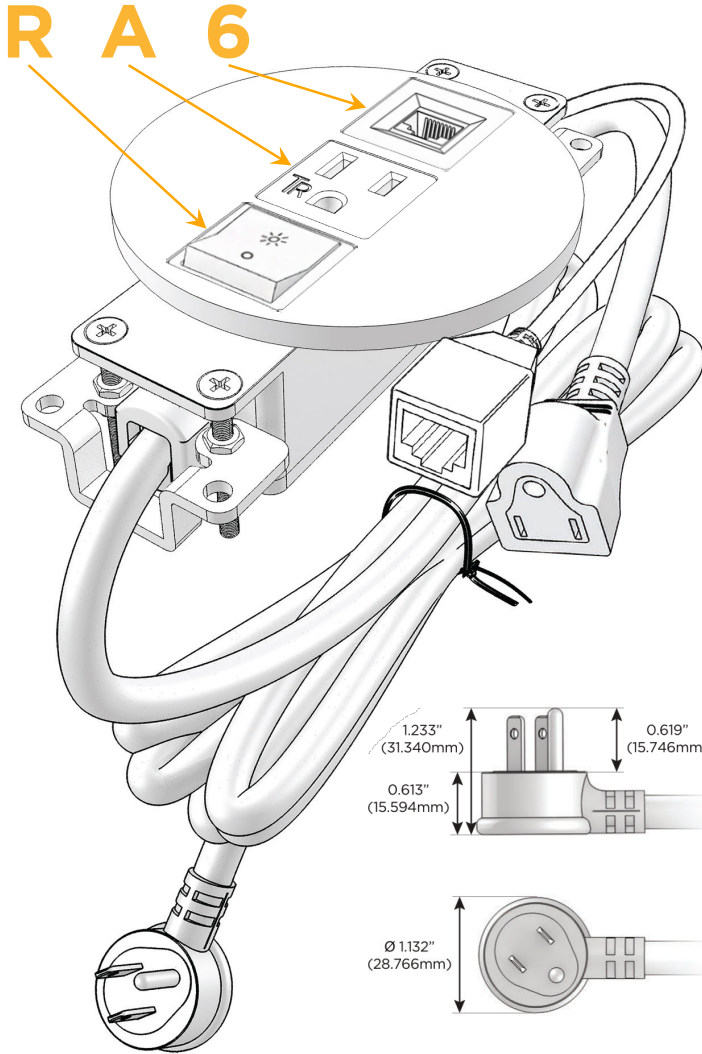

### Module/Port Options:

- A** Tamper Resistant AC Receptacle
- E** USB-A & USB-C (20W)
- M** Double USB-A (Fast Charging Ports - 18W)
- H** HDMI
- 6** CAT 6
- 12** RJ 12
- X** Switched AC
- Y** 3-Way Switch (Low Voltage)
- V** USB-C (45W High Speed Charging Port)
- S** USB-C (25W High Speed Charging Port)
- R** Switched AC (Rocker Switch)
- D** Dimmer Switch

### Plug:

Supplied with Low Profile Flat 45° Angle 120 VAC Plug

Optional Standard Straight 120 VAC Plug

Optional Straight 120 VAC Pass-through Plug

- CLEAN, COMPACT DESIGN
- STREAMLINED
- LOW PROFILE
- SIDE-EXITING CORDS
- PLUG & PLAY
- 6' AC CORD & PLUG (FLAT PLUG STANDARD)
- CUSTOMIZABLE CONFIGURATIONS AND FINISHES
- UL LISTED FOR MOUNTING IN FURNITURE
- 15A

# M-POWER-3T

AC POWER & DATA CONNECTIVITY SOLUTION

M-POWER-3T-RA6-CURNDSB

Specs:

**Modules/Ports:**

- R** Switched AC (Rocker Switch)
- A** Tamper Resistant AC Receptacle
- 6** CAT 6

Distributed by

Mormax Company, Inc.