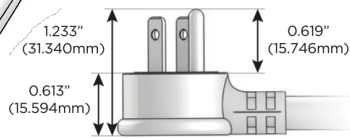

M-POWER-3T

AC POWER & DATA CONNECTIVITY SOLUTION

M-POWER-3T-RA6-CURNDSB

Specs:

Modules/Ports:

- **R** Switched AC (Rocker Switch)
- **A** Tamper Resistant AC Receptacle
- **6** CAT 6