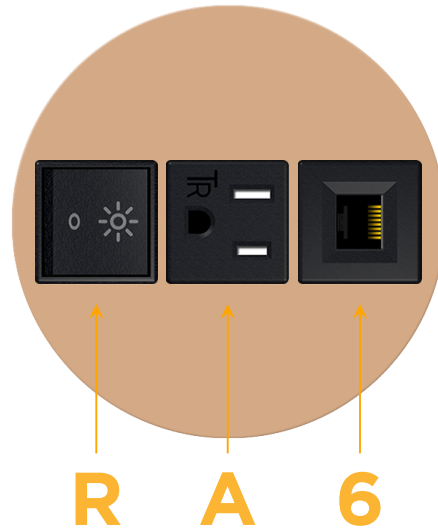

M-POWER-3T

AC POWER & DATA CONNECTIVITY SOLUTION

M-POWER-3T-RA6-CURNDSB

Distributed by

Mormax Company, Inc.

8 Westchester Plaza

Elmsford, NY 10523

914-699-0101

sales@mormax.com

mormax.com

Metro Light & Power's line of power & data solutions offers sophisticated design elements combined with greater ease of installation. Streamlined and low-profile, enhanced by side-exiting cords, our outlets advance the industry with their cutting edge look and feel. We believe flexibility is key, and we provide a variety of mounting options, including the ability to mount in limited spaces. Our outlets are available in many finishes and configurations, in addition to a custom color and finish capability for our clients.

Bezel Finish: **COPPER (ZINC/STEEL)**

Custom Finishes Available M-POWER-3T-RA6-CURNDSB

Features:

Module/Port Options:

- **A** Tamper Resistant AC Receptacle
- **E** USB-A & USB-C (20W)
- **M** Double USB-A (Fast Charging Ports - 18W)
- **H** HDMI
- **6** CAT 6
- **12** RJ 12
- **X** Switched AC
- **Y** 3-Way Switch (Low Voltage)
- **V** USB-C (45W High Speed Charging Port)
- **S** USB-C (25W High Speed Charging Port)
- **R** Switched AC (Rocker Switch)
- **D** Dimmer Switch

Plug:

Supplied with Low Profile Flat 45° Angle 120 VAC Plug

Optional Standard Straight 120 VAC Plug

Optional Straight 120 VAC Pass-through Plug

- CLEAN, COMPACT DESIGN
- STREAMLINED
- LOW PROFILE
- SIDE-EXITING CORDS
- PLUG & PLAY
- 6' AC CORD & PLUG (FLAT PLUG STANDARD)
- CUSTOMIZABLE CONFIGURATIONS AND FINISHES
- UL LISTED FOR MOUNTING IN FURNITURE
- 15A