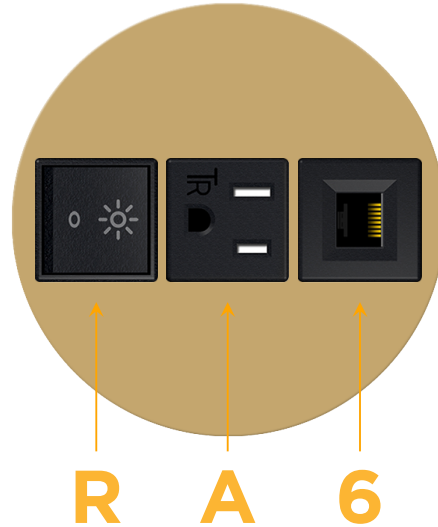

M-POWER-3T

AC POWER & DATA CONNECTIVITY SOLUTION

M-POWER-3T-RA6-BZRNSB

Distributed by

Mormax Company, Inc.

8 Westchester Plaza

Elmsford, NY 10523

914-699-0101

sales@mormax.com

mormax.com

Metro Light & Power's line of power & data solutions offers sophisticated design elements combined with greater ease of installation. Streamlined and low-profile, enhanced by side-exiting cords, our outlets advance the industry with their cutting edge look and feel. We believe flexibility is key, and we provide a variety of mounting options, including the ability to mount in limited spaces. Our outlets are available in many finishes and configurations, in addition to a custom color and finish capability for our clients.

Bezel Finish: **STANDARD BRONZE (ZINC/STEEL)**

Custom Finishes Available M-POWER-3T-RA6-BZRNSB

Features:

Module/Port Options:

- **A** Tamper Resistant AC Receptacle
- **E** USB-A & USB-C (20W)
- **M** Double USB-A (Fast Charging Ports - 18W)
- **H** HDMI
- **6** CAT 6
- **12** RJ 12
- **X** Switched AC
- **Y** 3-Way Switch (Low Voltage)
- **V** USB-C (45W High Speed Charging Port)
- **S** USB-C (25W High Speed Charging Port)
- **R** Switched AC (Rocker Switch)
- **D** Dimmer Switch

Plug:

Supplied with Low Profile Flat 45° Angle 120 VAC Plug

Optional Standard Straight 120 VAC Plug

Optional Straight 120 VAC Pass-through Plug

- CLEAN, COMPACT DESIGN
- STREAMLINED
- LOW PROFILE
- SIDE-EXITING CORDS
- PLUG & PLAY
- 6' AC CORD & PLUG (FLAT PLUG STANDARD)
- CUSTOMIZABLE CONFIGURATIONS AND FINISHES
- UL LISTED FOR MOUNTING IN FURNITURE
- 15A